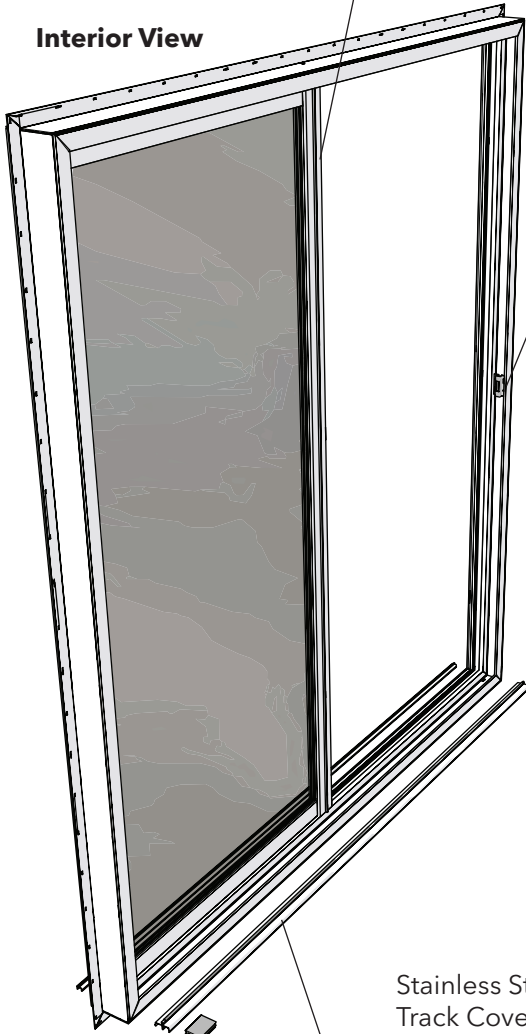

Vinyl Sliding Patio Door

16 V615302

17 V615318

18 V615276 (W)

19 V615277 (A)

20 V615321

Interior View

Previous Handle Assembly, no longer available, replace with new Assembly above.

21 V782875 (Standard)

22 V782874 (Stainless Steel)

26 V615313

27 V615314

23 V615310 (5')

24 V615311 (6')

25 V615312 (8')

*These items available individually