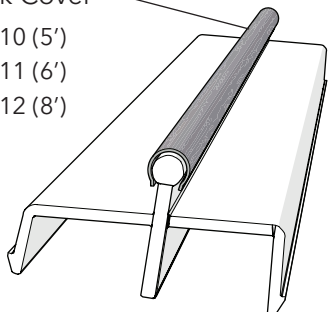

# Vinyl Sliding Patio Door

- ① V981532 (XO, W)
- ② V981540 (OX, W)
- ③ V981533 (XO, A)
- ④ V981541 (OX, A)

Handle Assembly  
(see next page)

Glazing Bead

Screen Track

**Exterior View**

- ⑤ V615304 (5' W)
- ⑥ V615305 (6' W)
- ⑦ V615306 (8' W)
- ⑧ V615307 (5' A)
- ⑨ V615308 (6' A)
- ⑩ V615309 (8' A)

Bumper

- ⑪ V615313 (W)
- ⑫ V615314 (A)

Stainless Steel  
Track Cover

- ⑬ V615310 (5')
- ⑭ V615311 (6')
- ⑮ V615312 (8')

Sliding Door Track

**Interior View**

When ordering parts be sure to specify the color.