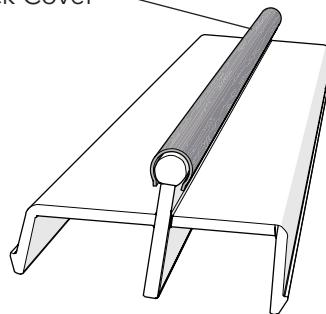

20 V615321

Mortise Lock Package\*

Interior View

Handle Assembly Package

Previous Handle Assembly, no longer available, replace with new Assembly above.

Stainless Steel Track Cover

Tandem Roller

21 V782875 (Standard)

22 V782874 (Stainless Steel)

Bumper

26 V615313

27 V615314

Sliding Door Track

23 V615310 (5')

24 V615311 (6')

25 V615312 (8')