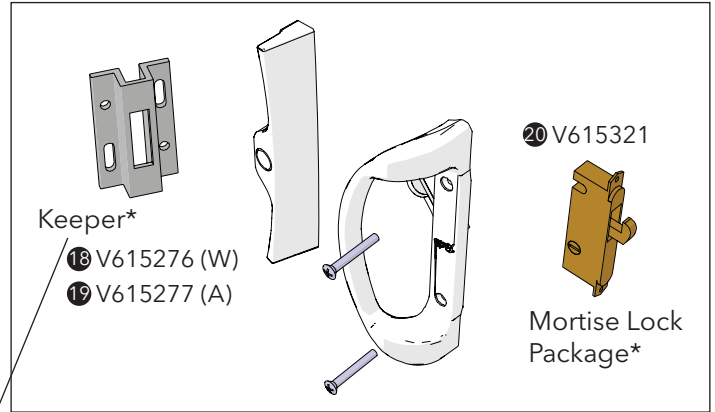

# Vinyl Sliding Patio Door

16 V615302

Weather Strip

17 V615318

Keylock

Keeper\*

18 V615276 (W)

19 V615277 (A)

20 V615321

Mortise Lock Package\*

Interior View

Handle Assembly Package

Previous Handle Assembly, no longer available, replace with new Assembly above.

Stainless Steel Track Cover

Tandem Roller

21 V782875 (Standard)