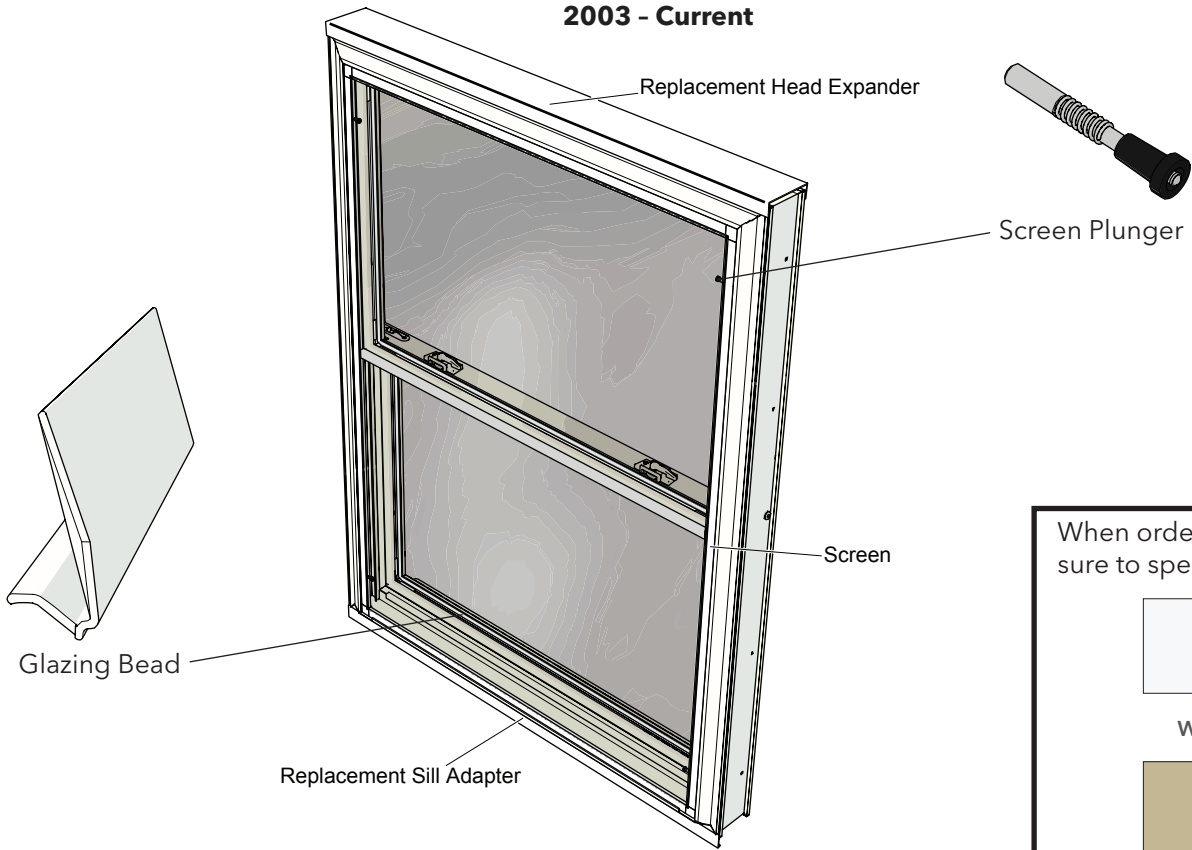

Vinyl Double-Hung Window

2003 - Current

When ordering parts be sure to specify the color.

White

Almond

Exterior View

Upper Sash Stop

- ① V784721 (A)
- ② V784720 (W)

DH Lock and Keeper with Screws

- ③ V615356 (W)
- ④ V615358 (A)

DH Lock and Keeper with Screws

- ③ V615356 (W)
- ④ V615358 (A)

DH/SH Tilt Latch

- ⑤ V615341 (W)
- ⑥ V615342 (A)

DH/SH Tilt Latch

- ⑤ V615341 (W)
- ⑥ V615342 (A)

Interior View

Vinyl Double-Hung Window

Exterior View