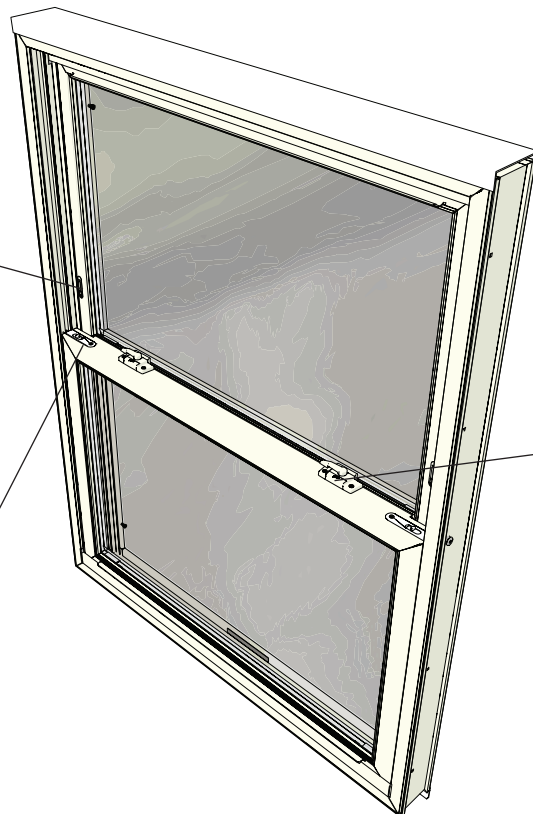

Vinyl Double-Hung Window

2003 - Current

When ordering parts be sure to specify the color.

White

Almond

Exterior View

Upper Sash Stop

- ① V784721 (A)
- ② V784720 (W)

DH Lock and Keeper with Screws

- ③ V615356 (W)
- ④ V615358 (A)

DH Lock and Keeper with Screws

- ③ V615356 (W)
- ④ V615358 (A)

DH/SH Tilt Latch

- ⑤ V615341 (W)
- ⑥ V615342 (A)

DH/SH Tilt Latch

- ⑤ V615341 (W)
- ⑥ V615342 (A)

Interior View

Vinyl Double-Hung Window

Exterior View