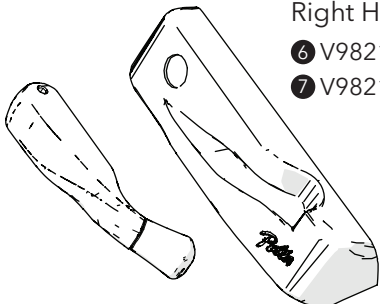

# Vinyl Casement Window

Right Hand Venting Unit Shown, handing must be specified when ordering most parts. Venting is determined by which side the hinges are on as viewed from the exterior.

Glazing Bead

### Left Hand

- ① V982135 (W)
- ② V982137 (A)

Cm Cover and Folding Crank (Left Hand)

### Right Hand

- ⑥ V982136 (W)
- ⑦ V982138 (A)

Cm Cover and Folding Crank (Right Hand)

Screen Assembly

Screen Plunger  
③ V980821

### Not Handed

- ④ V982141 (W)
- ⑤ V982142 (A)

Lock Handle (Right Hand)