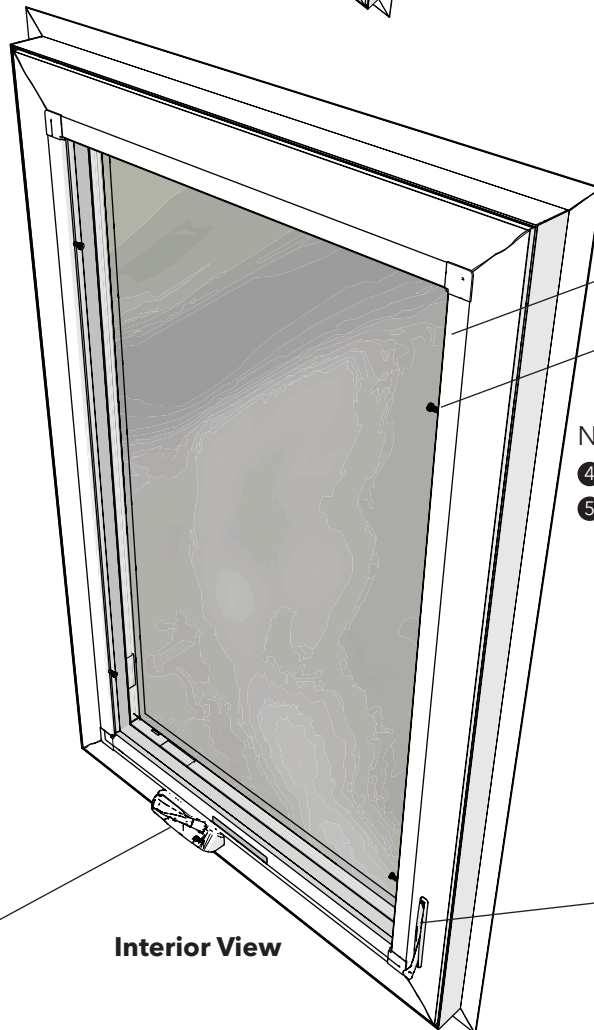

# Vinyl Casement Window

Right Hand Venting Unit Shown, handing must be specified when ordering most parts. Venting is determined by which side the hinges are on as viewed from the exterior.

Glazing Bead

Exterior View

When ordering parts be sure to specify the color.

White

Almond

Interior View

### Left Hand

- ① V982135 (W)
- ② V982137 (A)

Cm Cover and Folding Crank (Left Hand)