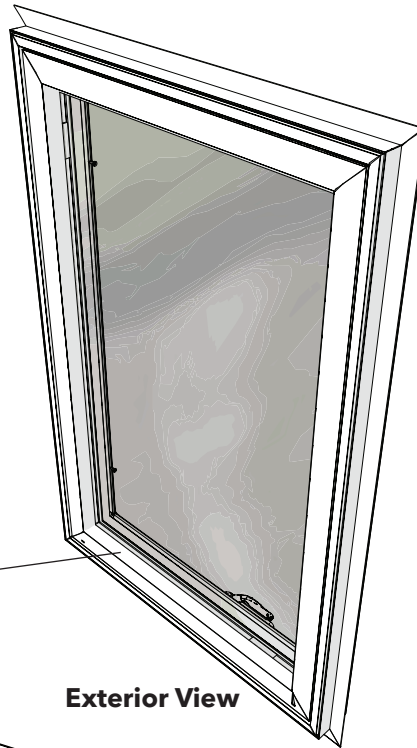

# Vinyl Casement Window

Right Hand Venting Unit Shown, handing must be specified when ordering most parts. Venting is determined by which side the hinges are on as viewed from the exterior.

Glazing Bead

Exterior View

When ordering parts be sure to specify the color.

White

Almond

Interior View

### Left Hand

- ① V982135 (W)
- ② V982137 (A)

Cm Cover and Folding Crank (Left Hand)