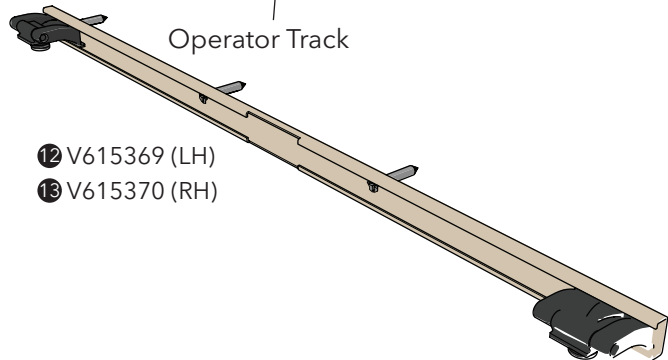

⑤ V615361 (A)

Vinyl Awning Window

Interior View

Weather Strip
 6 V615362 (W)
 7 V615363 (A)

Roto Operator
 14 V982131 (Standard)
 15 V982132 (Stainless Steel)

Snubber
 8 V615371 (W)
 9 V615372 (A)

Hinge Arm Assembly
 10 V615375 (LH)
 11 V615376 (RH)