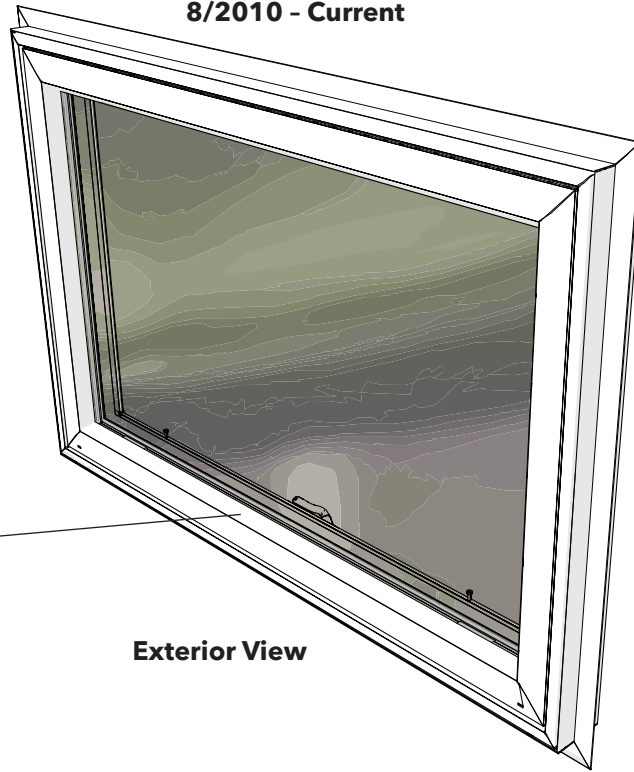

Vinyl Awning Window

8/2010 - Current

Glazing Bead

Exterior View

When ordering parts be sure to specify the color.

White

Almond

③ V980821

Screen Plunger

① V615378 (W)

② V615379 (A)

Lock Handle

Screen Assembly

Interior View

Cm Cover and Folding Crank

④ V615360 (W)