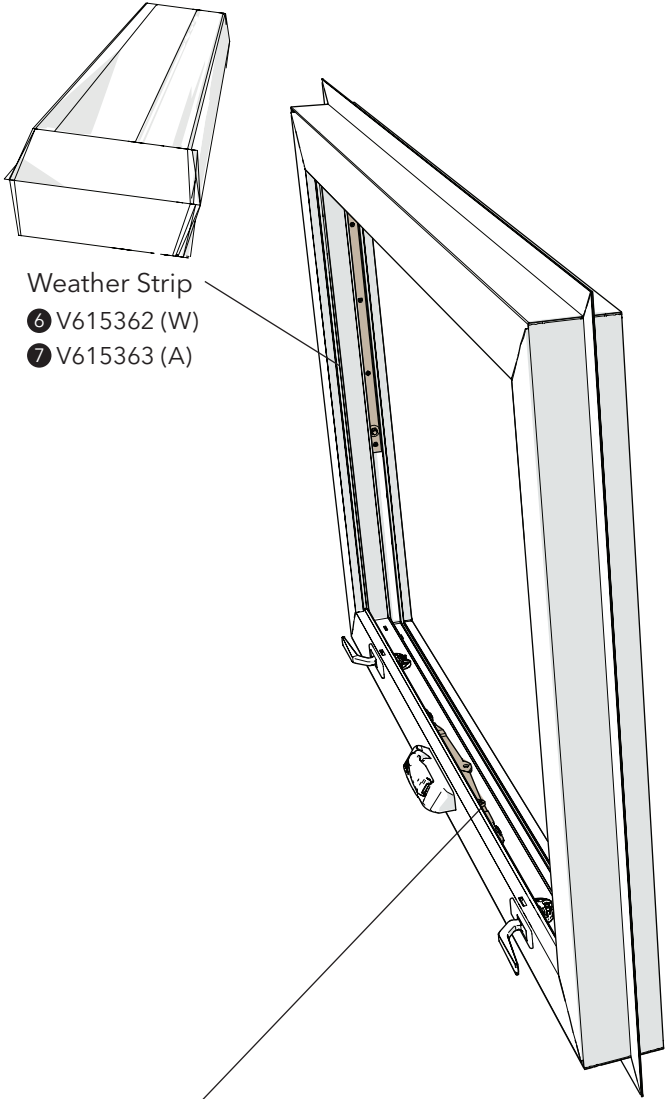

Screen Plunger

① V615378 (W)

② V615379 (A)

Lock Handle

Screen Assembly

Interior View

Cm Cover and Folding Crank

④ V615360 (W)

⑤ V615361 (A)

Vinyl Awning Window

Interior View

Weather Strip
 6 V615362 (W)
 7 V615363 (A)

Roto Operator
 14 V982131 (Standard)
 15 V982132 (Stainless Steel)

Snubber
 8 V615371 (W)
 9 V615372 (A)

Hinge Arm Assembly
 10 V615375 (LH)
 11 V615376 (RH)