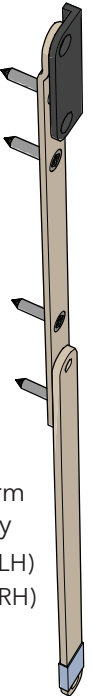

Vinyl Awning Window

8/2010 - Current

Glazing Bead

Exterior View

When ordering parts be sure to specify the color.

White

Almond

③ V980821

Screen Plunger

① V615378 (W)

② V615379 (A)

Lock Handle

Screen Assembly

Interior View

Cm Cover and Folding Crank

④ V615360 (W)

⑤ V615361 (A)

Vinyl Awning Window

Interior View

Weather Strip
 6 V615362 (W)
 7 V615363 (A)

Roto Operator
 14 V982131 (Standard)
 15 V982132 (Stainless Steel)

Snubber
 8 V615371 (W)
 9 V615372 (A)

Hinge Arm Assembly
 10 V615375 (LH)
 11 V615376 (RH)

Operator Track
 12 V615369 (LH)
 13 V615370 (RH)