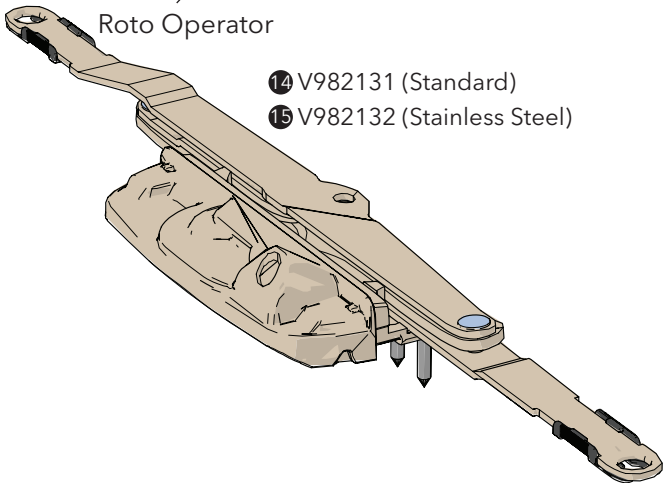

⑤ V615361 (A)

Vinyl Awning Window

Interior View

Weather Strip
 6 V615362 (W)
 7 V615363 (A)

Roto Operator
 14 V982131 (Standard)
 15 V982132 (Stainless Steel)

Snubber
 8 V615371 (W)
 9 V615372 (A)

Hinge Arm Assembly
 10 V615375 (LH)
 11 V615376 (RH)