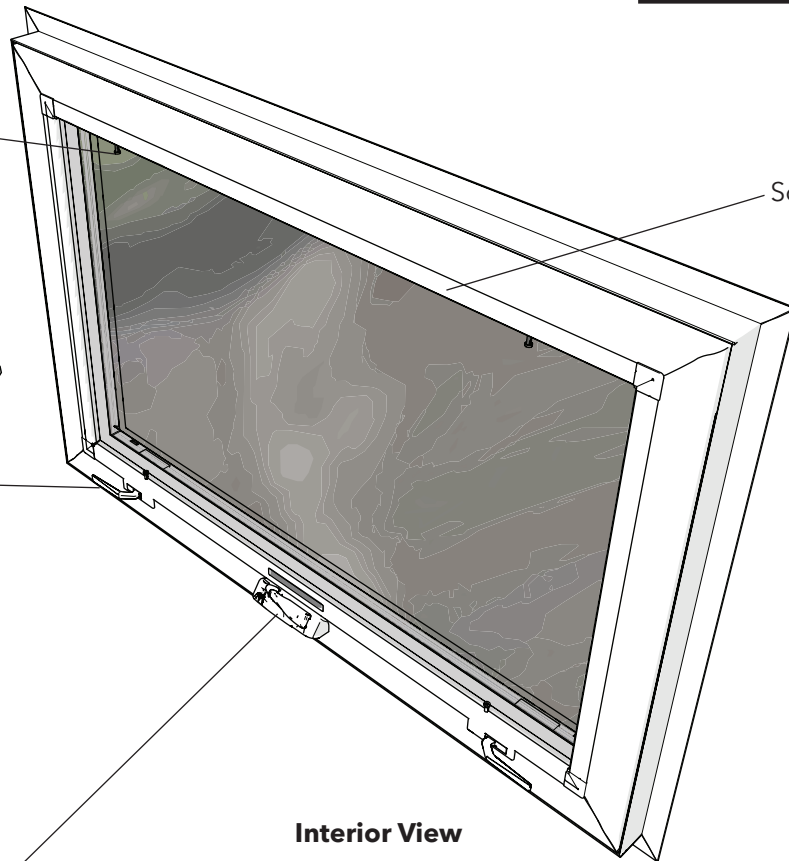

Vinyl Awning Window

8/2010 - Current

Glazing Bead

Exterior View

When ordering parts be sure to specify the color.

White

Almond

③ V980821

Screen Plunger

① V615378 (W)

② V615379 (A)

Lock Handle

Screen Assembly

Interior View

Cm Cover and Folding Crank

④ V615360 (W)