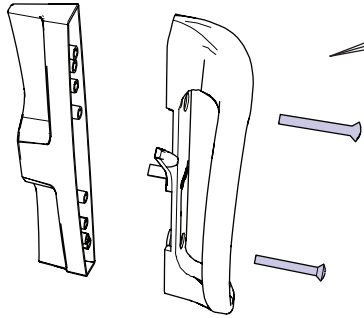

Fiberglass Sliding Patio Door

- 2 01GU6001 (OX, White)
- 3 01GV6001 (XO, White)
- 4 01GU4001 (OX, Brown)

- 5 01GV4004 (XO, Brown)
- 6 01GUB001 (OX, Tan)
- 7 01GVB001 (XO, Tan)

*Bright brass, ORB, satin nickel, antique brass, chrome also available on interior.

Hardware Package

Interlocker

Panel Retainer (comes with bumpers and screws)

- 1 0CLV0000

Bumper/Panel Retainer

- 8 0CLV0000 (2 panel retainers, 2 bumpers and screws)

Track Cap

Exterior View April 2010 - Current (hardware)

Screen Track

Interior View

Screen Assembly

Threshold

- 9 0CMG0059 (OX, 5')
- 10 0CMH0059 (XO, 5')
- 11 0CMG0071 (OX, 6')
- 12 0CMH0071 (XO, 6')
- 13 0CMG0095 (OX, 8')
- 14 0CMH0095 (XO, 8')

- 15 00HBQ000 (White, XO)
- 16 00HSQ000 (White, OX)
- 17 00HR4000 (Brown, XO)
- 18 00HS4000 (Brown, OX)
- 19 00HRB000 (Tan, XO)
- 20 00HSB000 (Tan, OX)