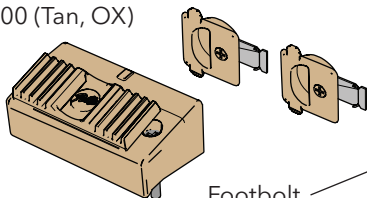

Hardware Package

Interlocker

Panel Retainer (comes with bumpers and screws)

- 1 0CLV0000

Bumper/Panel Retainer

- 8 0CLV0000 (2 panel retainers, 2 bumpers and screws)

Track Cap

Exterior View April 2010 - Current (hardware)

Screen Track

Interior View

Screen Assembly

Threshold

- 9 0CMG0059 (OX, 5')
- 10 0CMH0059 (XO, 5')
- 11 0CMG0071 (OX, 6')
- 12 0CMH0071 (XO, 6')
- 13 0CMG0095 (OX, 8')
- 14 0CMH0095 (XO, 8')

- 15 00HBQ000 (White, XO)
- 16 00HSQ000 (White, OX)
- 17 00HR4000 (Brown, XO)
- 18 00HS4000 (Brown, OX)
- 19 00HRB000 (Tan, XO)
- 20 00HSB000 (Tan, OX)