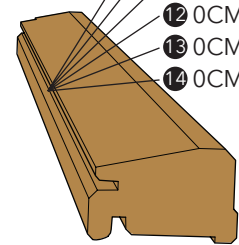

Hardware Package

Interlocker

Panel Retainer (comes with bumpers and screws)

- 1 0CLV0000

Bumper/Panel Retainer

- 8 0CLV0000 (2 panel retainers, 2 bumpers and screws)

Track Cap

Exterior View April 2010 - Current (hardware)

Screen Track

Interior View

Screen Assembly

Threshold

- 9 0CMG0059 (OX, 5')
- 10 0CMH0059 (XO, 5')
- 11 0CMG0071 (OX, 6')
- 12 0CMH0071 (XO, 6')
- 13 0CMG0095 (OX, 8')
- 14 0CMH0095 (XO, 8')

- 15 00HBQ000 (White, XO)
- 16 00HSQ000 (White, OX)
- 17 00HR4000 (Brown, XO)
- 18 00HS4000 (Brown, OX)
- 19 00HRB000 (Tan, XO)
- 20 00HSB000 (Tan, OX)