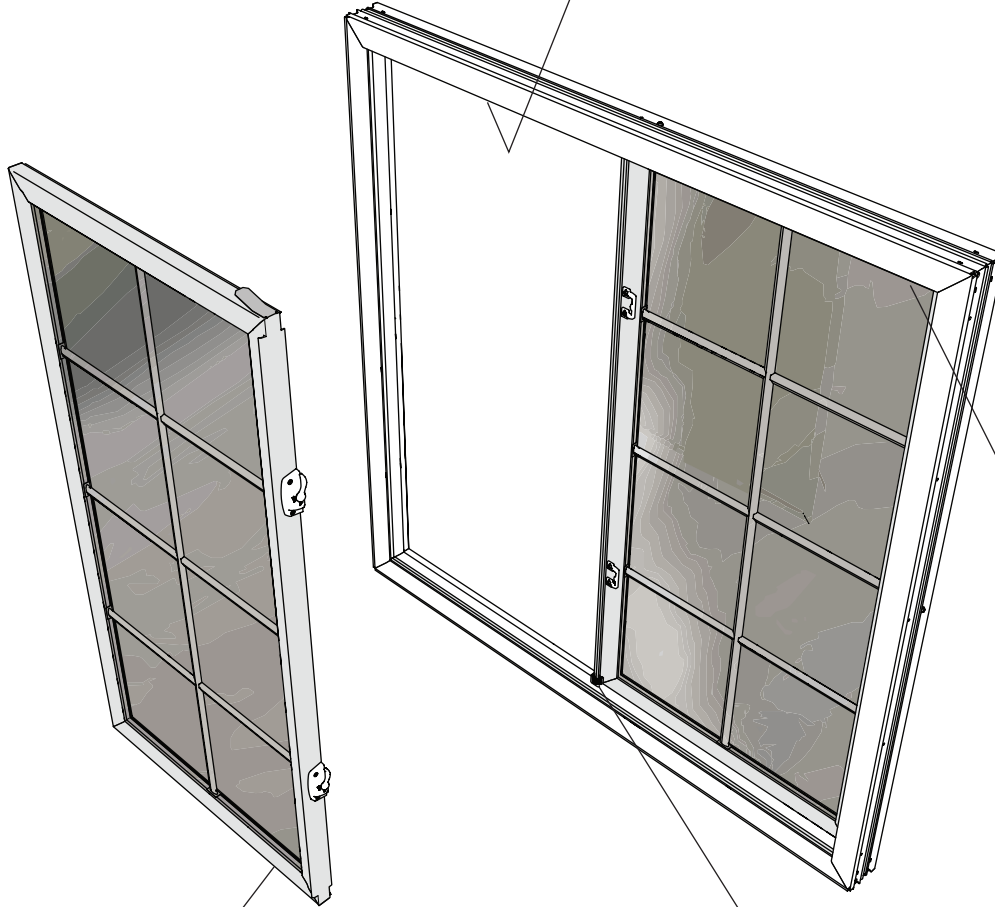

Fiberglass Sliding Window

2003 - Current

Glazing Bead

Screen Assembly

Weep Hole Cover

Screen Handle

④ 0BPL0001

- ① 0CCK0000 (White, qty. 50)
- ② 0CCK0001 (Tan, qty. 50)
- ③ 0CCK0002 (Brown, qty. 50)

Exterior View

- ⑤ 0DWWQ000 (White)
- ⑥ 0DWWB000 (Tan)
- ⑦ 0DWW4000 (Brown)

Sliding Window Track

Lock and Strike

⑧ 0D8X0000

Interior View

Fiberglass Sliding Window

Anti-Lift Clip
⑨ 0DWY0000