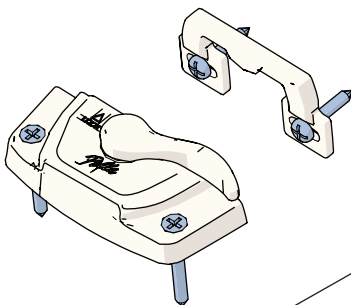

Fiberglass Sliding Window

2003 - Current

Glazing Bead

Screen Assembly

Weep Hole Cover

Screen Handle

④ 0BPL0001

- ① 0CCK0000 (White, qty. 50)
- ② 0CCK0001 (Tan, qty. 50)
- ③ 0CCK0002 (Brown, qty. 50)

Exterior View

- ⑤ 0DWWQ000 (White)
- ⑥ 0DWWB000 (Tan)
- ⑦ 0DWW4000 (Brown)

Sliding Window Track

Lock and Strike

⑧ 0D8X0000

Interior View

Fiberglass Sliding Window

Anti-Lift Clip
⑨ 0DWY0000

Bumper
⑩ 0CGS0000 (White)
⑪ 0CGS0001 (Tan)
⑫ 0CGS0002 (Brown)

Roller Assembly
⑭ 0DWS0000 (pkg. 2)

Foam Plug
⑬ 0DLL0000

Interior View