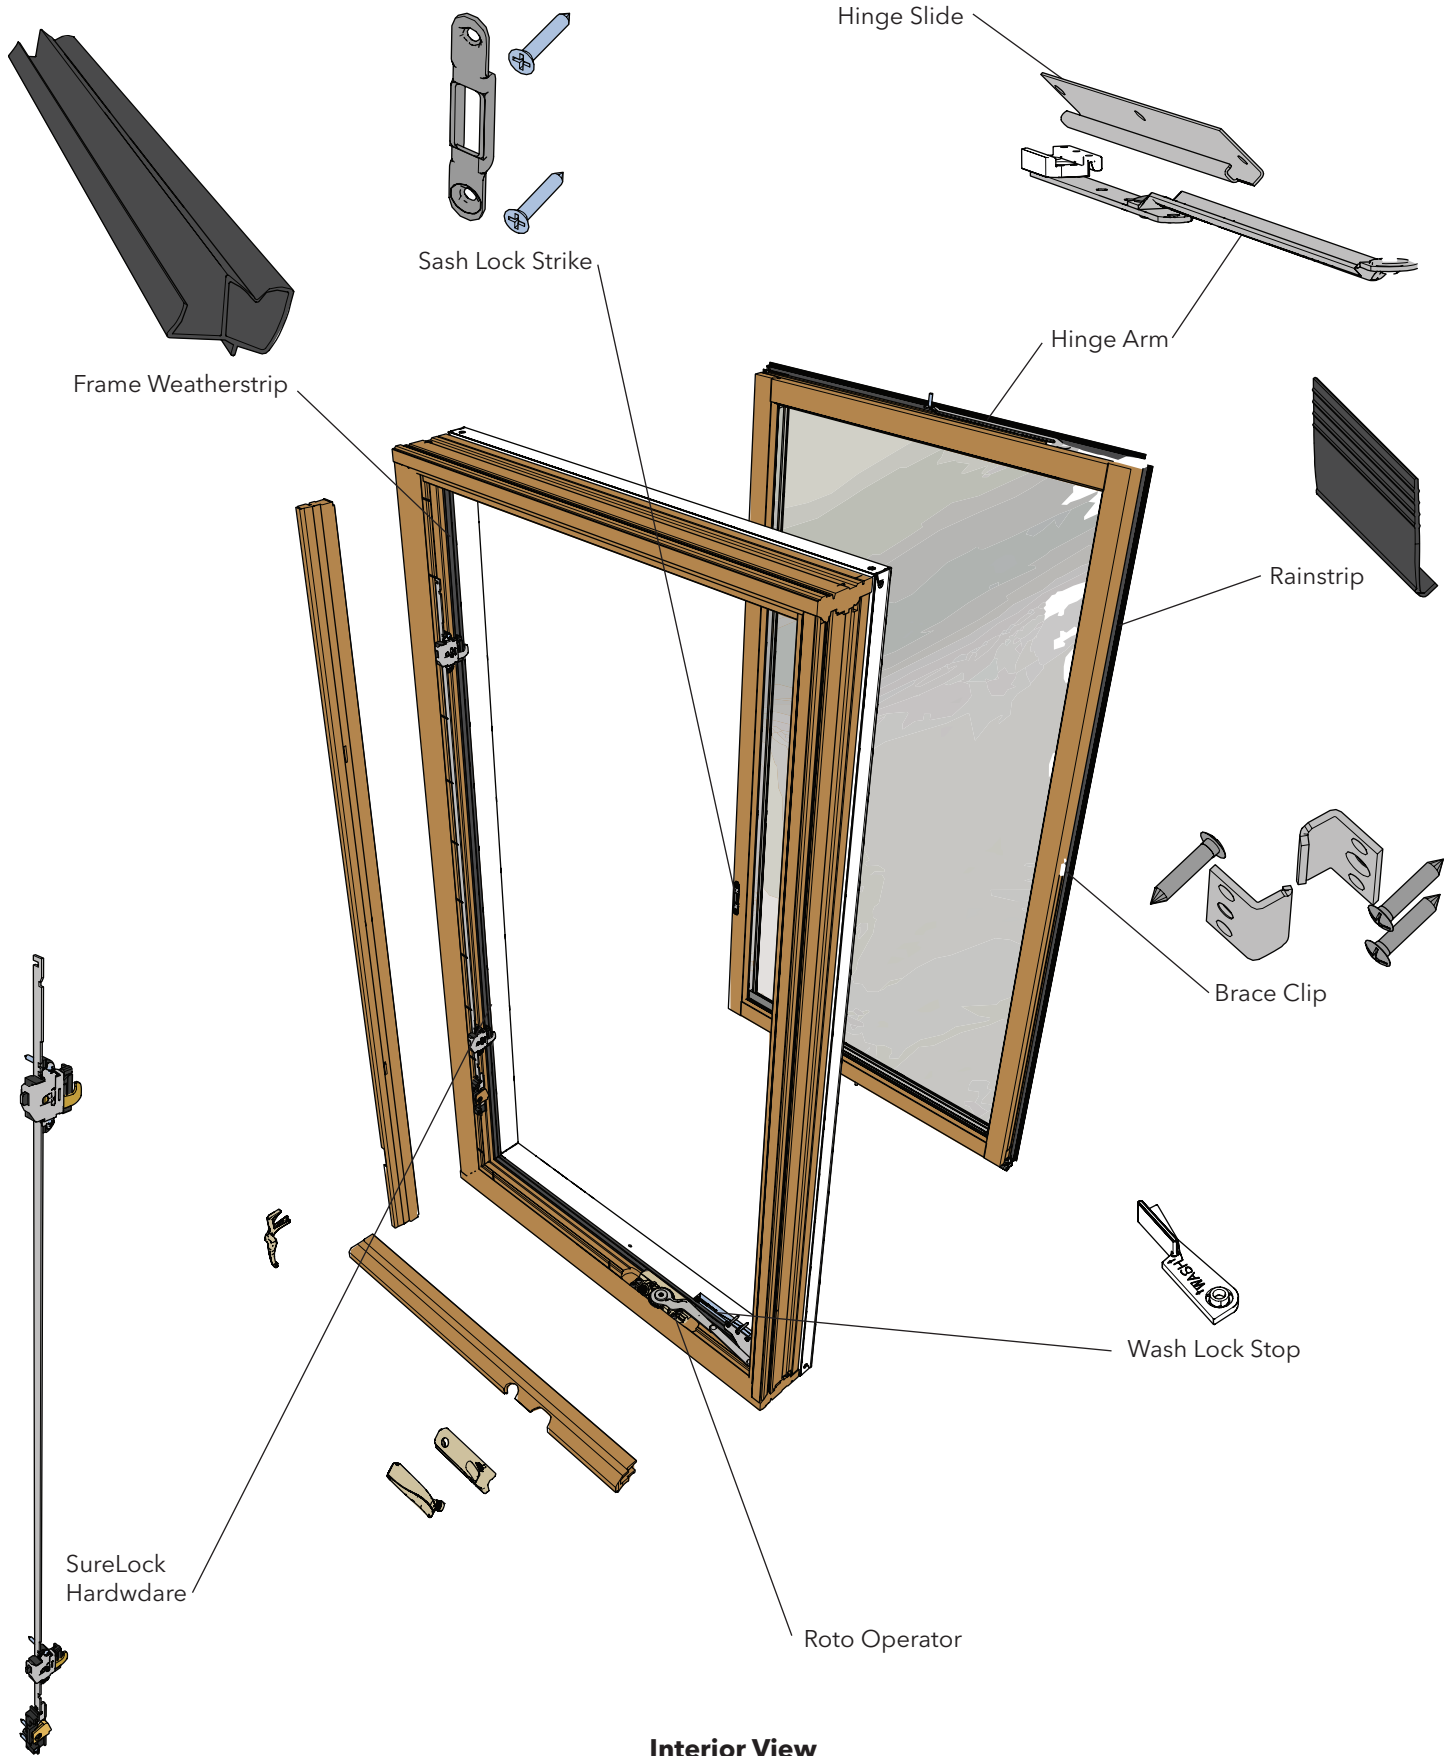

# Architect Series® Awning and Casement Windows

Sash Cladding

Screen Strike  
(For standard flat screens)

Lock Side Jamb Stop

Sill Stop

Integrated Crank Cover and Lock Handle

Interior View

# Architect Series® Awning and Casement Windows

Interior View