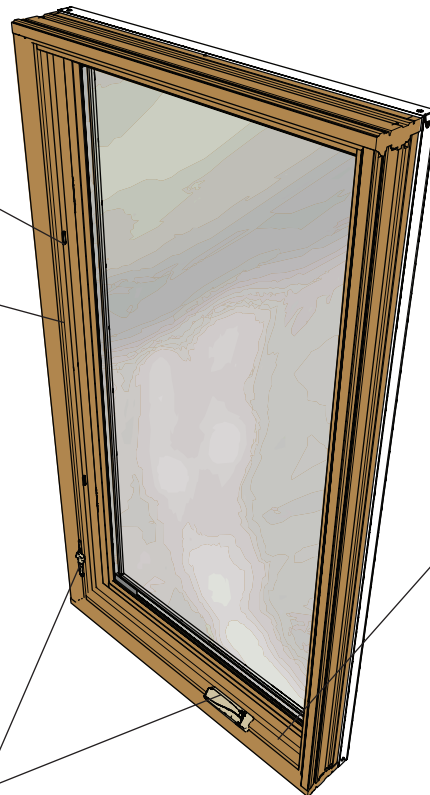

# Architect Series® Awning and Casement Windows

Sash Cladding

Screen Strike  
(For standard flat screens)

Lock Side Jamb Stop

Sill Stop

Integrated Crank Cover and Lock Handle

Interior View

# Architect Series® Awning and Casement Windows

Interior View