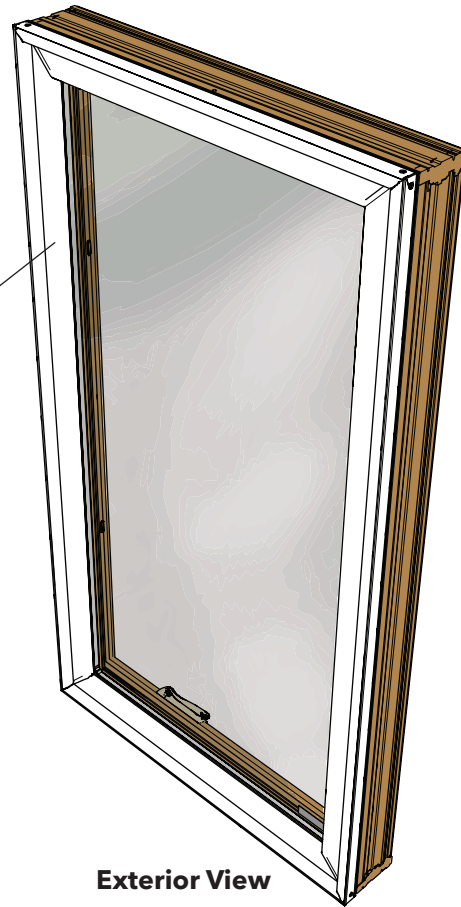

# Architect Series® Awning and Casement Windows

Sash Cladding

Screen Strike  
(For standard flat screens)

Lock Side Jamb Stop

Sill Stop

Integrated Crank Cover and Lock Handle

Interior View

# Architect Series® Awning and Casement Windows

Interior View