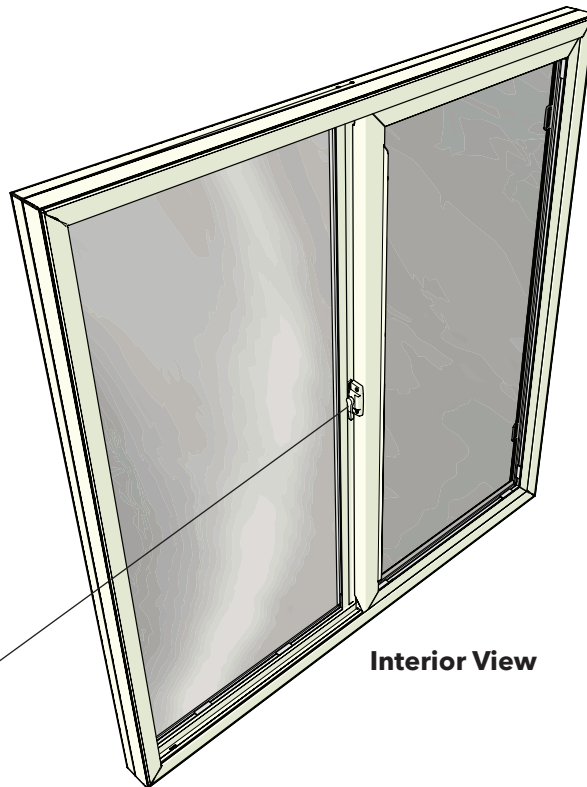

Vinyl Sliding Window

Exterior View

When ordering parts be sure to specify the color.

White

Almond

- 1 V615325 (XO, W)
- 2 V615326 (OX, W)
- 3 V615327 (XO, A)
- 4 V615328 (OX, A)

Lock and Strike Assembly

Interior View

Vinyl Sliding Window

Interior View

Weatherstrip
5 V615331

Interior View

Vent Stop
7 V615322 (W)
8 V615333 (A)

Roller Housing
Assembly
6 V615329