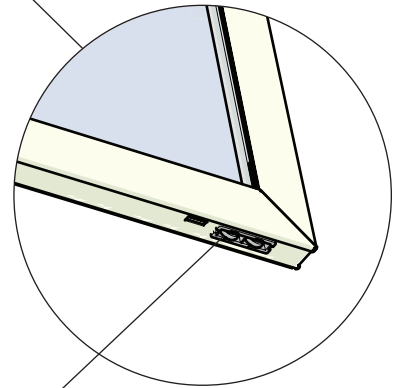

Vinyl Sliding Window

Exterior View

When ordering parts be sure to specify the color.

White

Almond

- 1 V615325 (XO, W)
- 2 V615326 (OX, W)
- 3 V615327 (XO, A)
- 4 V615328 (OX, A)

Lock and Strike Assembly

Interior View

Vinyl Sliding Window

Interior View

Weatherstrip
⑤ V615331

Interior View

Vent Stop
⑦ V615322 (W)
⑧ V615333 (A)

Roller Housing
Assembly
⑥ V615329