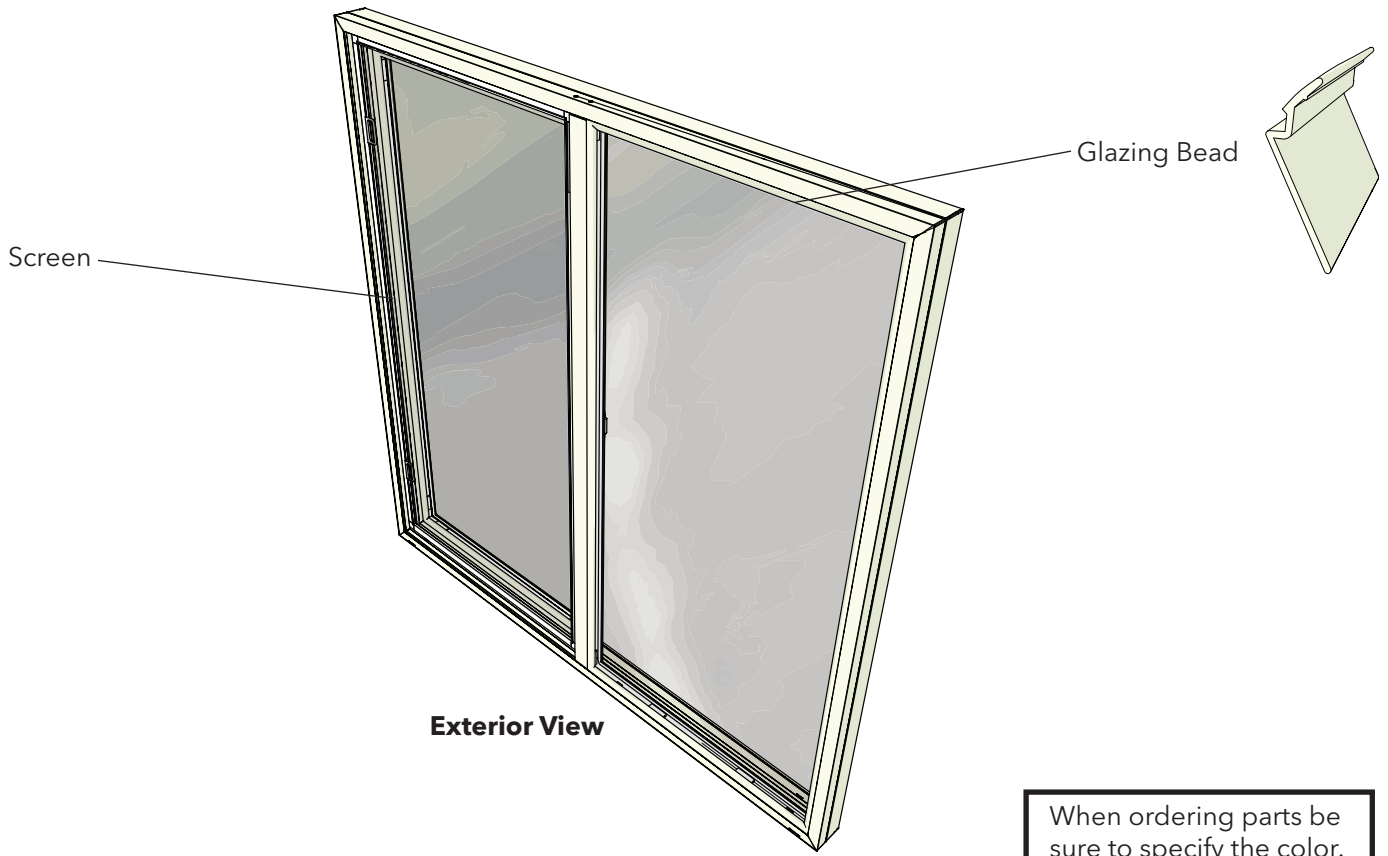

Vinyl Sliding Window

Exterior View

When ordering parts be sure to specify the color.

White

Almond

- 1 V615325 (XO, W)
- 2 V615326 (OX, W)
- 3 V615327 (XO, A)
- 4 V615328 (OX, A)

Lock and Strike Assembly

Interior View

Vinyl Sliding Window

Interior View

Weatherstrip
⑤ V615331

Interior View

Vent Stop
⑦ V615322 (W)
⑧ V615333 (A)

Roller Housing
Assembly
⑥ V615329