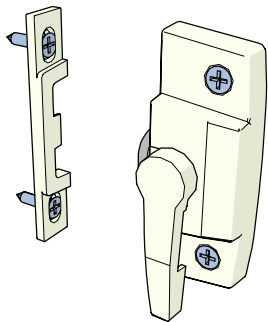

Vinyl Sliding Window

Exterior View

When ordering parts be sure to specify the color.

White

Almond

- 1 V615325 (XO, W)
- 2 V615326 (OX, W)
- 3 V615327 (XO, A)
- 4 V615328 (OX, A)

Lock and Strike Assembly

Interior View

Vinyl Sliding Window

Interior View

Weatherstrip
⑤ V615331

Interior View

Vent Stop
⑦ V615322 (W)
⑧ V615333 (A)

Roller Housing
Assembly
⑥ V615329