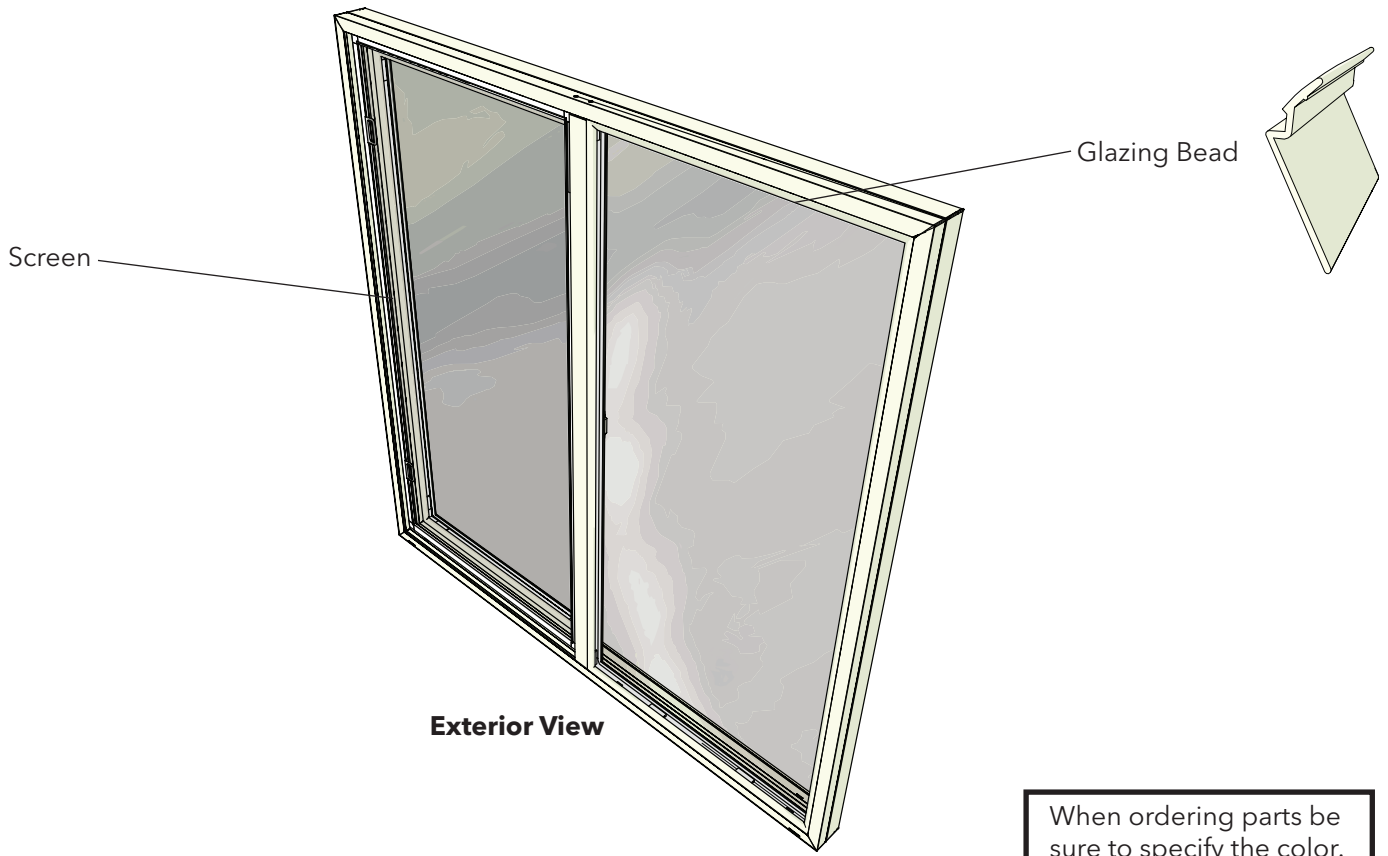

Vinyl Sliding Window

Exterior View

When ordering parts be sure to specify the color.

White

Almond

- 1 V615325 (XO, W)
- 2 V615326 (OX, W)
- 3 V615327 (XO, A)
- 4 V615328 (OX, A)

Lock and Strike Assembly

Interior View

Vinyl Sliding Window

Interior View

Weatherstrip
5 V615331

Interior View

Vent Stop
7 V615322 (W)
8 V615333 (A)

Roller Housing
Assembly
6 V615329