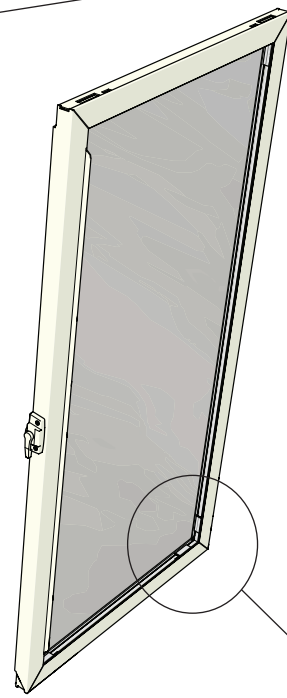

Vinyl Sliding Window

Exterior View

When ordering parts be sure to specify the color.

White

Almond

- 1 V615325 (XO, W)
- 2 V615326 (OX, W)
- 3 V615327 (XO, A)
- 4 V615328 (OX, A)

Lock and Strike Assembly

Interior View

Vinyl Sliding Window

Interior View

Weatherstrip
5 V615331

Interior View

Vent Stop
7 V615322 (W)
8 V615333 (A)

Roller Housing
Assembly
6 V615329