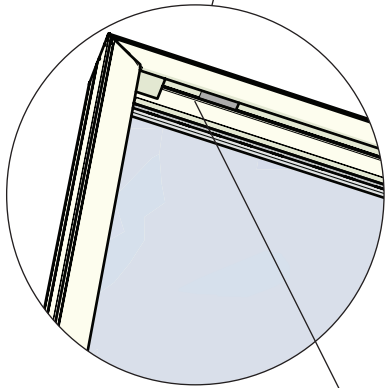

Vinyl Sliding Window

Exterior View

When ordering parts be sure to specify the color.

White

Almond

- 1 V615325 (XO, W)
- 2 V615326 (OX, W)
- 3 V615327 (XO, A)
- 4 V615328 (OX, A)

Lock and Strike Assembly

Interior View

Vinyl Sliding Window

Interior View

Weatherstrip
⑤ V615331

Interior View

Vent Stop
⑦ V615322 (W)
⑧ V615333 (A)

Roller Housing
Assembly
⑥ V615329