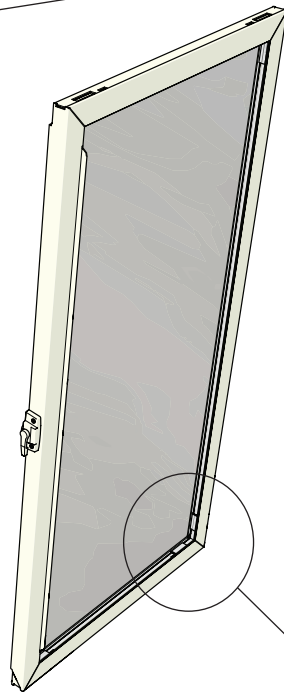

Vinyl Sliding Window

Exterior View

When ordering parts be sure to specify the color.

White

Almond

- 1 V615325 (XO, W)
- 2 V615326 (OX, W)
- 3 V615327 (XO, A)
- 4 V615328 (OX, A)

Lock and Strike Assembly

Interior View

Vinyl Sliding Window

Interior View

Weatherstrip
⑤ V615331

Interior View

Vent Stop
⑦ V615322 (W)
⑧ V615333 (A)

Roller Housing
Assembly
⑥ V615329