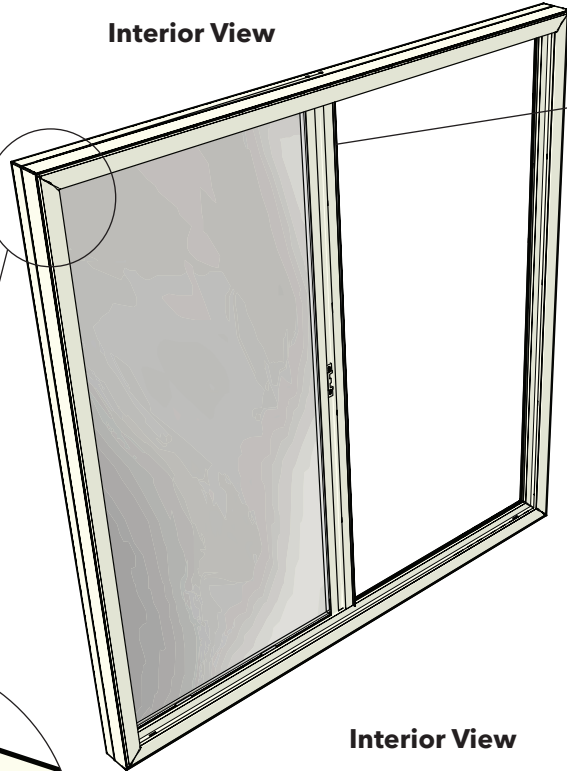

Vinyl Sliding Window

Exterior View

When ordering parts be sure to specify the color.

White

Almond

- 1 V615325 (XO, W)
- 2 V615326 (OX, W)
- 3 V615327 (XO, A)
- 4 V615328 (OX, A)

Lock and Strike Assembly

Interior View

Vinyl Sliding Window

Interior View

Weatherstrip
⑤ V615331

Interior View

Vent Stop
⑦ V615322 (W)
⑧ V615333 (A)

Roller Housing
Assembly
⑥ V615329