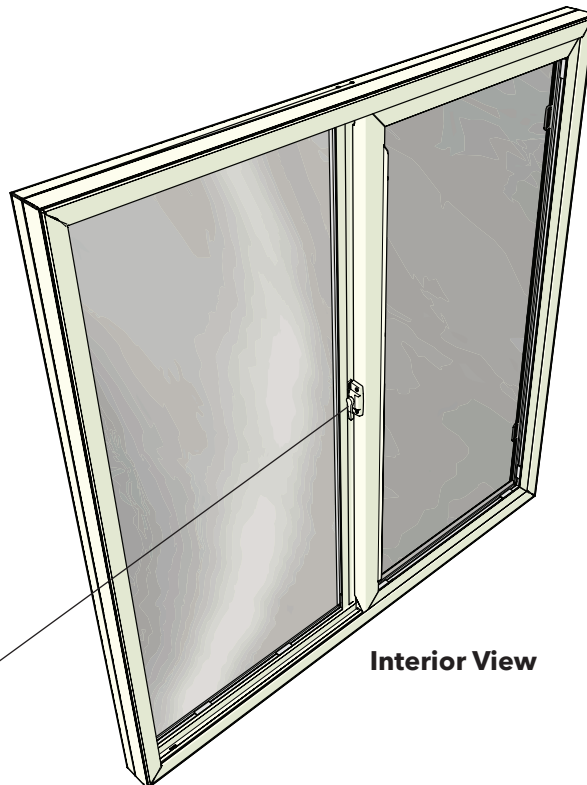

Vinyl Sliding Window

Exterior View

When ordering parts be sure to specify the color.

White

Almond

- 1 V615325 (XO, W)
- 2 V615326 (OX, W)
- 3 V615327 (XO, A)
- 4 V615328 (OX, A)

Lock and Strike Assembly

Interior View

Vinyl Sliding Window

Interior View

Weatherstrip
⑤ V615331

Interior View

Vent Stop
⑦ V615322 (W)
⑧ V615333 (A)

Roller Housing
Assembly
⑥ V615329