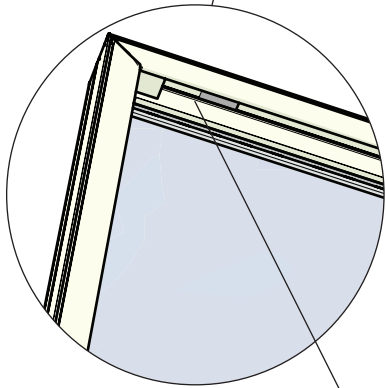

Vinyl Sliding Window

Exterior View

When ordering parts be sure to specify the color.

White

Almond

- 1 V615325 (XO, W)
- 2 V615326 (OX, W)
- 3 V615327 (XO, A)
- 4 V615328 (OX, A)

Lock and Strike Assembly

Interior View

Vinyl Sliding Window

Interior View

Weatherstrip
5 V615331

Interior View

Vent Stop
7 V615322 (W)
8 V615333 (A)

Roller Housing
Assembly
6 V615329