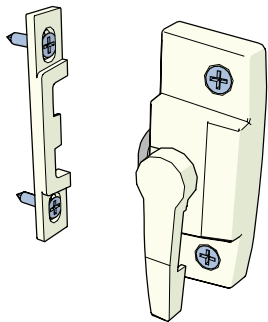

Vinyl Sliding Window

Exterior View

When ordering parts be sure to specify the color.

White

Almond

- 1 V615325 (XO, W)
- 2 V615326 (OX, W)
- 3 V615327 (XO, A)
- 4 V615328 (OX, A)

Lock and Strike Assembly

Interior View

Vinyl Sliding Window

Interior View

Weatherstrip
5 V615331

Interior View

Vent Stop
7 V615322 (W)
8 V615333 (A)

Roller Housing
Assembly
6 V615329