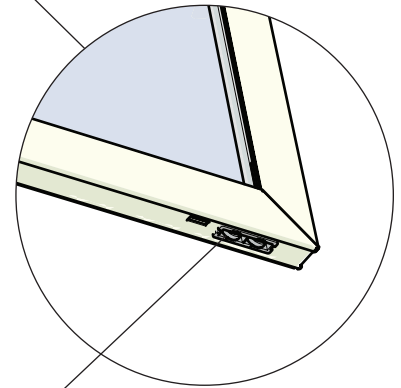

Vinyl Sliding Window

Exterior View

When ordering parts be sure to specify the color.

White

Almond

- 1 V615325 (XO, W)
- 2 V615326 (OX, W)
- 3 V615327 (XO, A)
- 4 V615328 (OX, A)

Lock and Strike Assembly

Interior View

Vinyl Sliding Window

Interior View

Weatherstrip
5 V615331

Interior View

Vent Stop
7 V615322 (W)
8 V615333 (A)

Roller Housing
Assembly
6 V615329