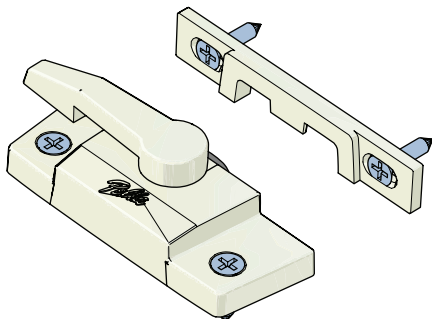

Vinyl Single-Hung Window

2003 - Current

Exterior View

3 V981861 (A)

4 V981860 (W)

3/8" Cap & Screw Package

When ordering parts be sure to specify the color.

White

Almond

Vent Stop

1 V615344 (W)

2 V615345 (A)

Interior View

Single Hung Lock and Strike with Screws

5 V615325 (W)

6 V615327 (A)

Vinyl Single-Hung Window