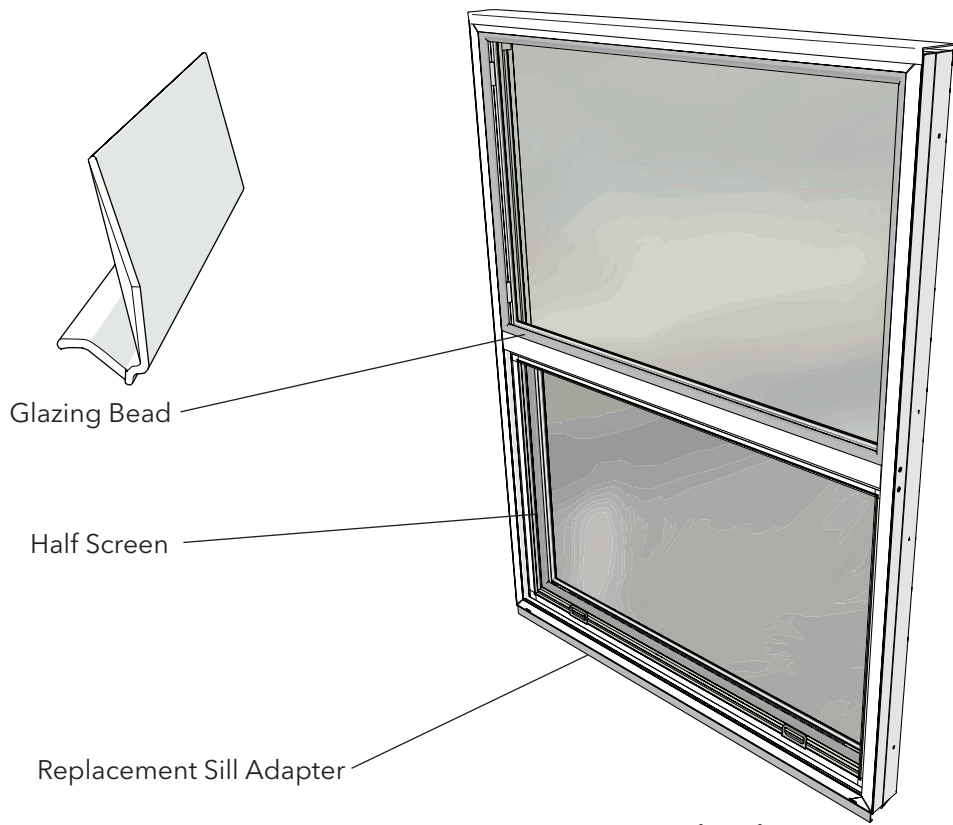

Vinyl Single-Hung Window

2003 - Current

Exterior View

3 V981861 (A)

4 V981860 (W)

3/8" Cap & Screw Package

When ordering parts be sure to specify the color.

White

Almond

Vent Stop

1 V615344 (W)

2 V615345 (A)

Interior View

Single Hung Lock and Strike with Screws

5 V615325 (W)

6 V615327 (A)

Vinyl Single-Hung Window