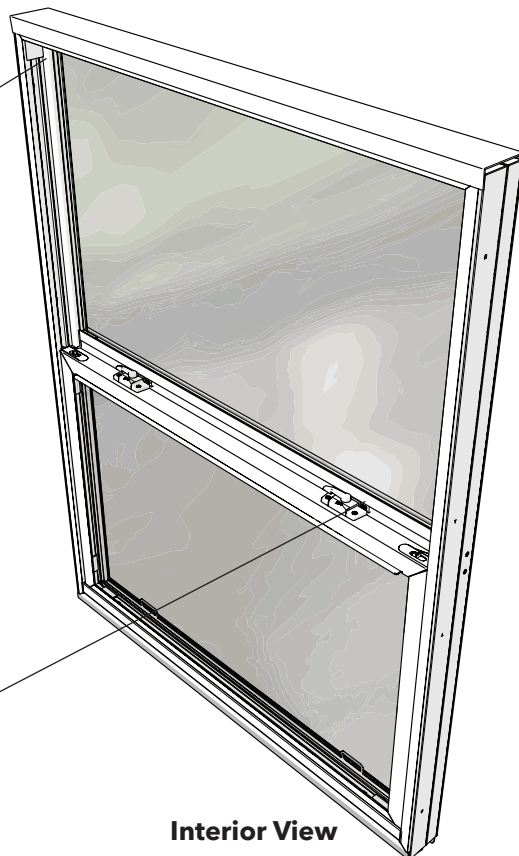

Vinyl Single-Hung Window

2003 - Current

Exterior View

3 V981861 (A)

4 V981860 (W)

3/8" Cap & Screw Package

When ordering parts be sure to specify the color.

White

Almond

Vent Stop

1 V615344 (W)

2 V615345 (A)

Interior View

Single Hung Lock and Strike with Screws

5 V615325 (W)

6 V615327 (A)

Vinyl Single-Hung Window