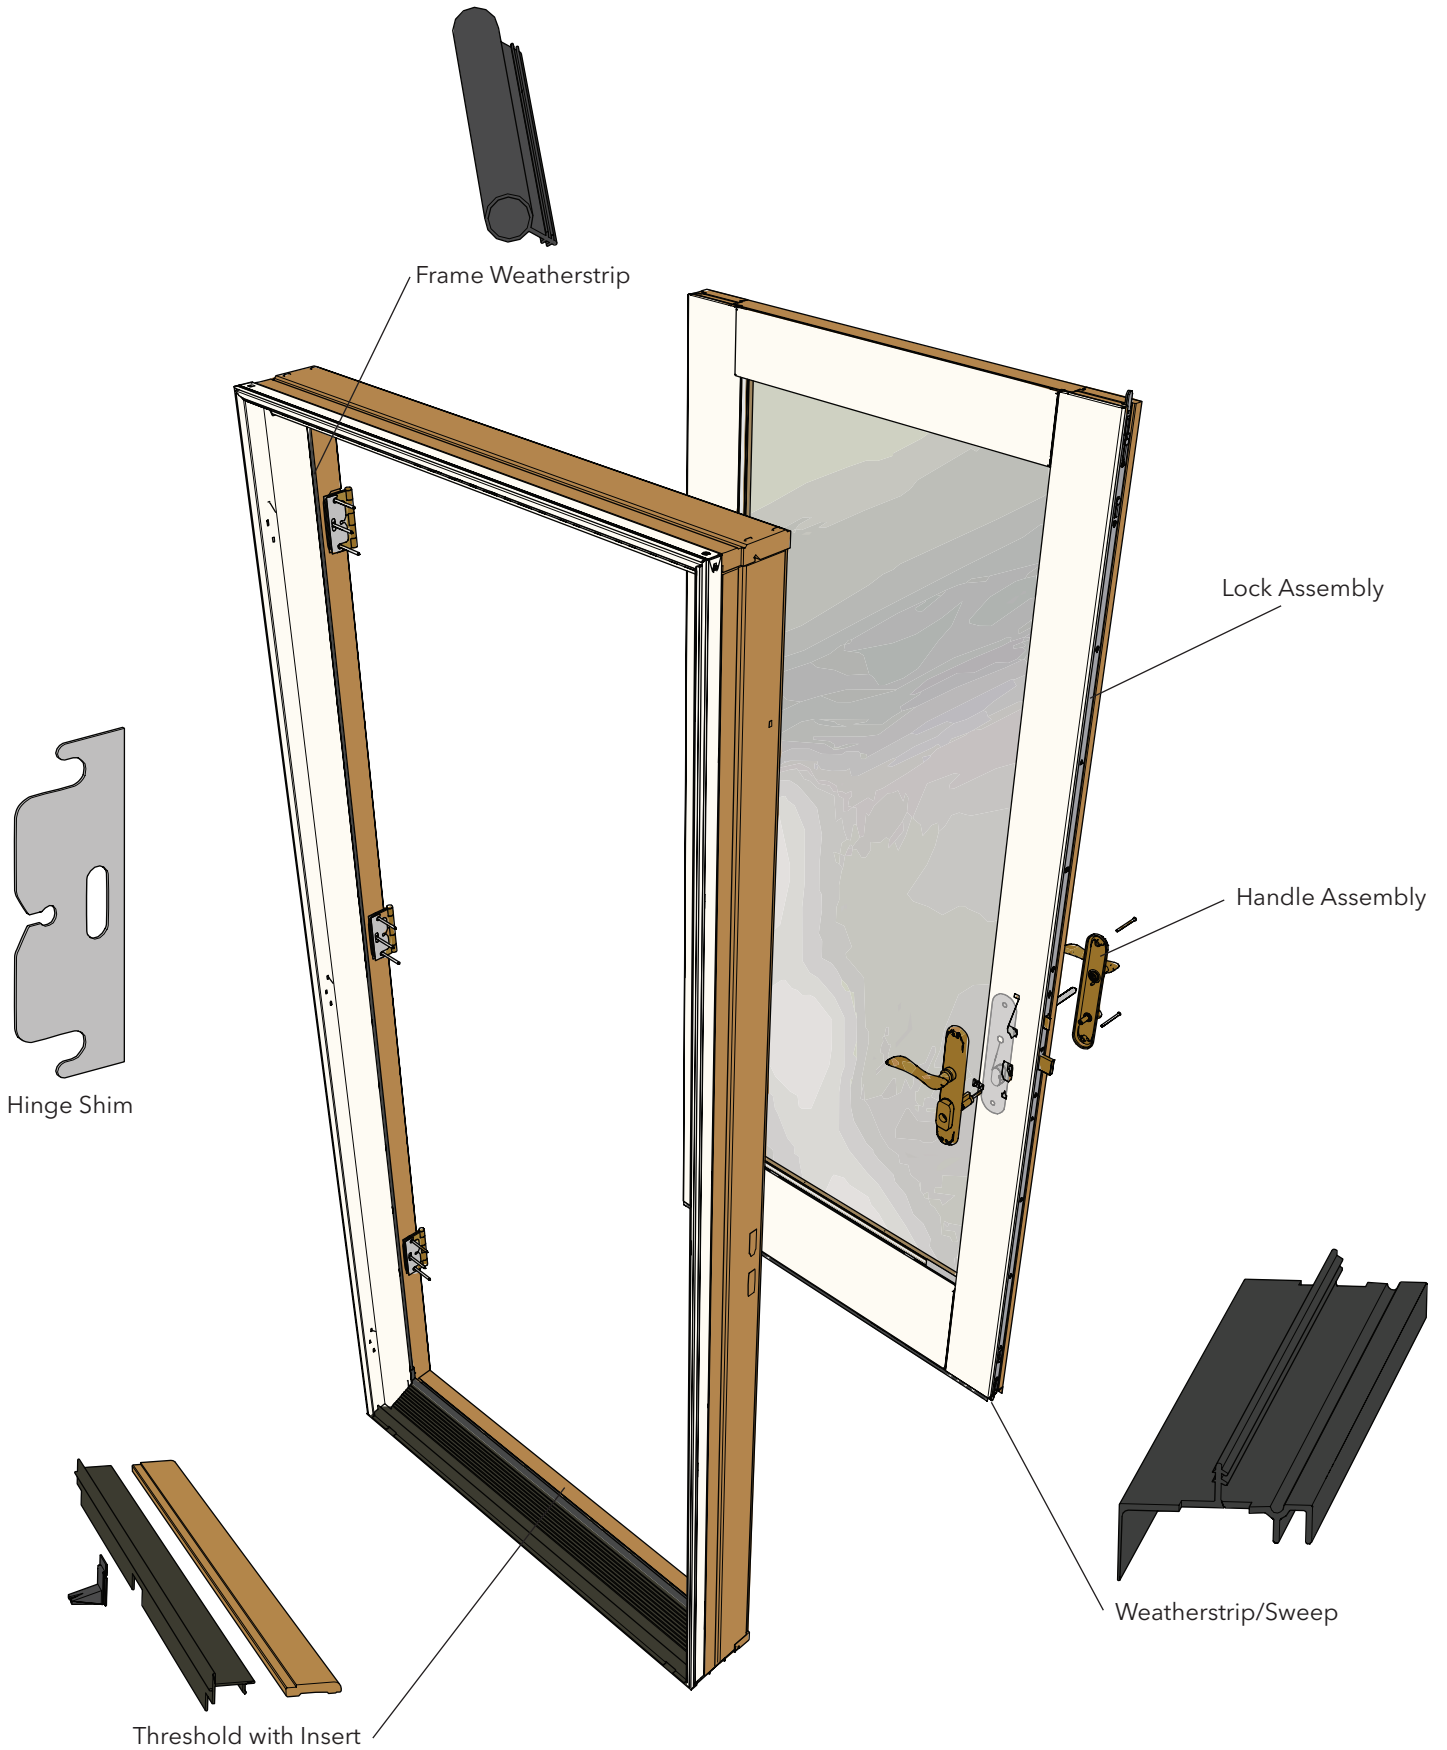

Pella® ProLine Hinged Patio Door

Panel Cladding

Exterior View

Handle Repair Kit

Head, Jamb and Sill Strike

Interior View

Hinge

Interior Glass Stop

Pella® ProLine Hinged Patio Door

Exterior View