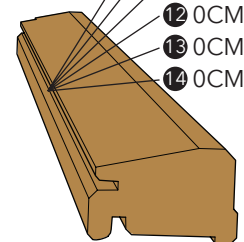

Hardware Package

Interlocker

Panel Retainer (comes with bumpers and screws)

- 1 0CLV0000

Bumper/Panel Retainer

- 8 0CLV0000 (2 panel retainers, 2 bumpers and screws)

Track Cap

**Exterior View**  
**April 2010 - Current (hardware)**

Screen Track

Screen Assembly

Threshold

- 9 0CMG0059 (OX, 5')
- 10 0CMH0059 (XO, 5')
- 11 0CMG0071 (OX, 6')
- 12 0CMH0071 (XO, 6')
- 13 0CMG0095 (OX, 8')
- 14 0CMH0095 (XO, 8')

- 15 00HBQ000 (White, XO)
- 16 00HSQ000 (White, OX)
- 17 00HR4000 (Brown, XO)
- 18 00HS4000 (Brown, OX)
- 19 00HRB000 (Tan, XO)
- 20 00HSB000 (Tan, OX)