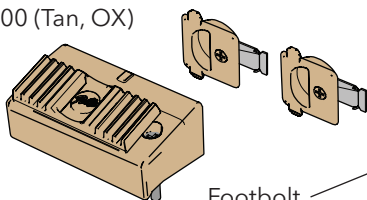

Hardware Package

Interlocker

Panel Retainer (comes with bumpers and screws)

- 1 0CLV0000

Bumper/Panel Retainer

- 8 0CLV0000 (2 panel retainers, 2 bumpers and screws)

Track Cap

**Exterior View**  
**April 2010 - Current (hardware)**

Screen Track

Screen Assembly

Threshold

- 9 0CMG0059 (OX, 5')
- 10 0CMH0059 (XO, 5')
- 11 0CMG0071 (OX, 6')
- 12 0CMH0071 (XO, 6')
- 13 0CMG0095 (OX, 8')
- 14 0CMH0095 (XO, 8')

- 15 00HBQ000 (White, XO)
- 16 00HSQ000 (White, OX)
- 17 00HR4000 (Brown, XO)
- 18 00HS4000 (Brown, OX)
- 19 00HRB000 (Tan, XO)
- 20 00HSB000 (Tan, OX)