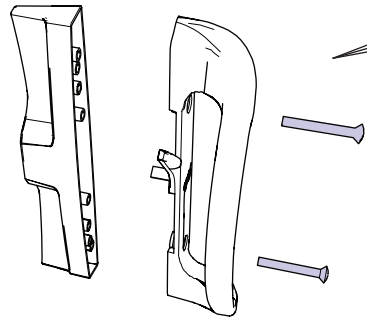

# Fiberglass Sliding Patio Door

- 2 01GU6001 (OX, White)
- 3 01GV6001 (XO, White)
- 4 01GU4001 (OX, Brown)

- 5 01GV4004 (XO, Brown)
- 6 01GUB001 (OX, Tan)
- 7 01GVB001 (XO, Tan)

\*Bright brass, ORB, satin nickel, antique brass, chrome also available on interior.

Hardware Package

Interlocker

Panel Retainer (comes with bumpers and screws)

- 1 0CLV0000

Bumper/Panel Retainer

- 8 0CLV0000 (2 panel retainers, 2 bumpers and screws)

Track Cap

**Exterior View**  
**April 2010 - Current (hardware)**

Screen Track

Screen Assembly

Threshold

- 9 0CMG0059 (OX, 5')
- 10 0CMH0059 (XO, 5')
- 11 0CMG0071 (OX, 6')
- 12 0CMH0071 (XO, 6')
- 13 0CMG0095 (OX, 8')
- 14 0CMH0095 (XO, 8')

- 15 00HBQ000 (White, XO)
- 16 00HSQ000 (White, OX)
- 17 00HR4000 (Brown, XO)
- 18 00HS4000 (Brown, OX)
- 19 00HRB000 (Tan, XO)
- 20 00HSB000 (Tan, OX)