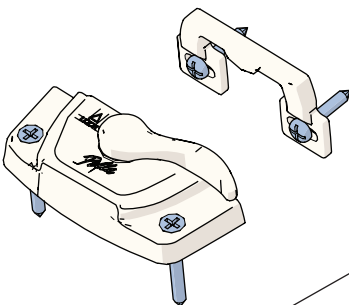

Fiberglass Sliding Window

2003 - Current

Exterior View

Glazing Bead

Screen Assembly

Screen Handle

④ 0BPL0001

Weep Hole Cover

- ① 0CCK0000 (White, qty. 50)
- ② 0CCK0001 (Tan, qty. 50)
- ③ 0CCK0002 (Brown, qty. 50)

Interior View

⑤ 0DWWQ000 (White)

⑥ 0DWWB000 (Tan)

⑦ 0DWW4000 (Brown)

Sliding Window Track

Lock and Strike

⑧ 0D8X0000

Fiberglass Sliding Window

Anti-Lift Clip
⑨ 0DWY0000

Bumper
⑩ 0CGS0000 (White)
⑪ 0CGS0001 (Tan)
⑫ 0CGS0002 (Brown)

Roller Assembly
⑭ 0DWS0000 (pkg. 2)

Foam Plug
⑬ 0DLL0000

Interior View