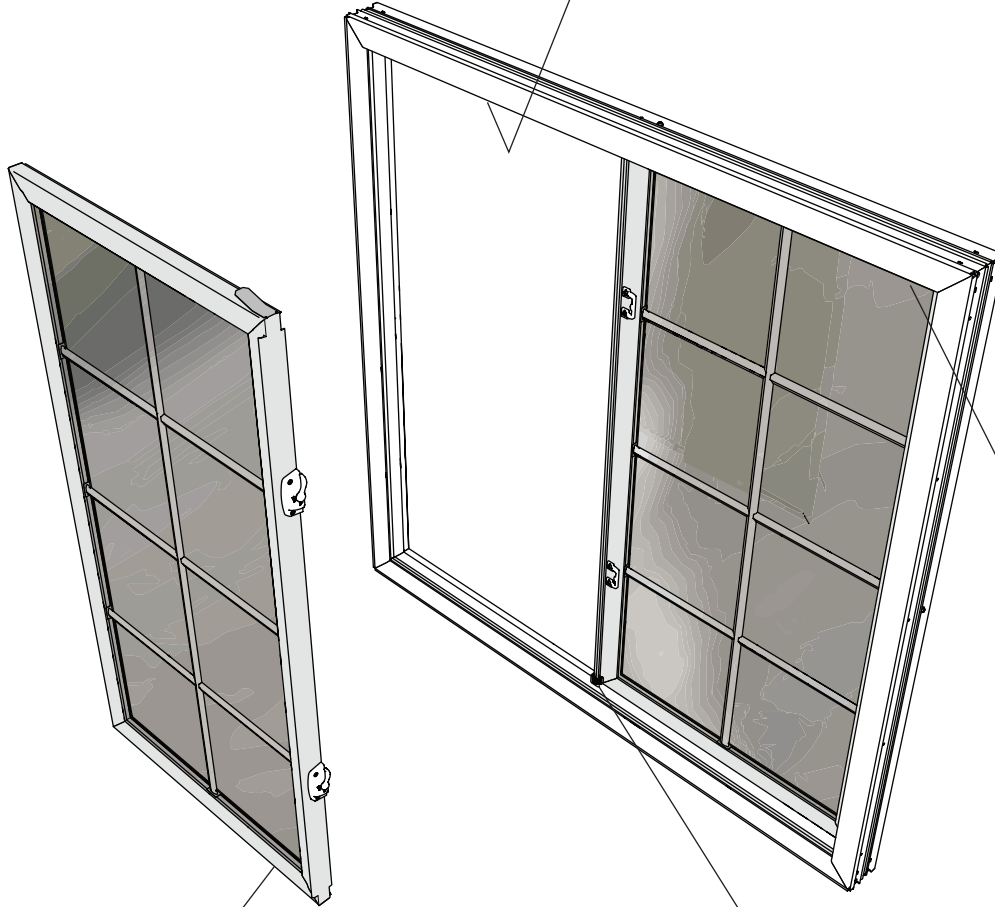

Fiberglass Sliding Window

2003 - Current

Exterior View

Glazing Bead

Screen Assembly

Screen Handle

④ 0BPL0001

Weep Hole Cover

- ① 0CCK0000 (White, qty. 50)
- ② 0CCK0001 (Tan, qty. 50)
- ③ 0CCK0002 (Brown, qty. 50)

Interior View

⑤ 0DWWQ000 (White)

⑥ 0DWWB000 (Tan)

⑦ 0DWW4000 (Brown)

Sliding Window Track

Lock and Strike

⑧ 0D8X0000

Fiberglass Sliding Window

Anti-Lift Clip
⑨ 0DWY0000

Bumper
⑩ 0CGS0000 (White)
⑪ 0CGS0001 (Tan)
⑫ 0CGS0002 (Brown)

Roller Assembly
⑭ 0DWS0000 (pkg. 2)

Foam Plug
⑬ 0DLL0000

Interior View