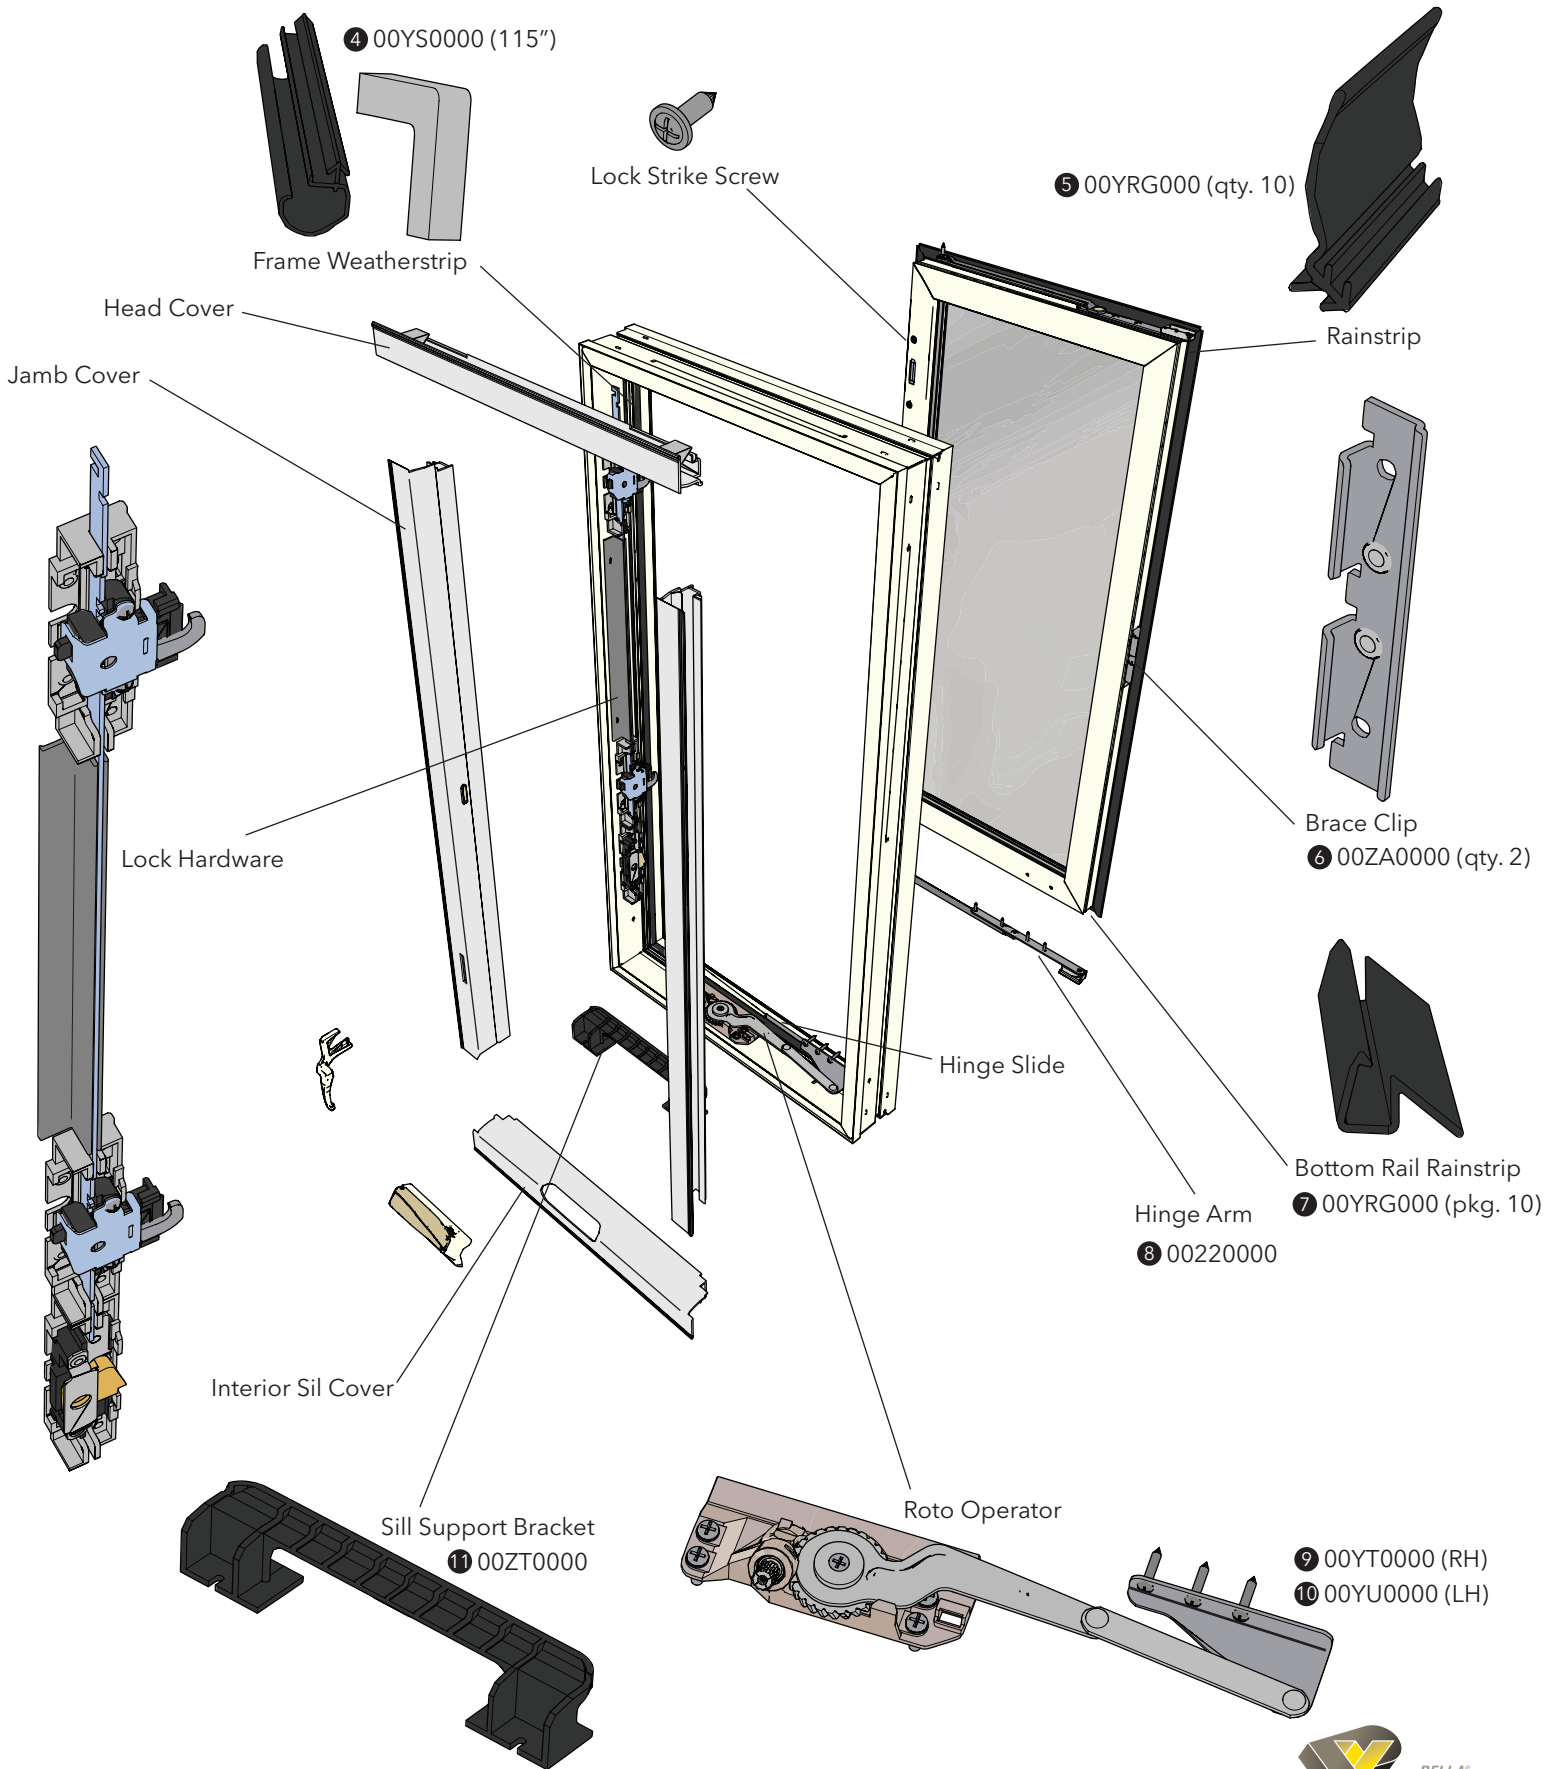

2009 - Current

Sash Cover

Exterior View

1 00ZCB000 (qty. 4)

Screen Strike

Screen Assembly

Interior View

2 00YL0000 (RH)

Lock Handle

3 00YW0000 (LH)

CM Cover and Folding Crank

# Fiberglass Awning and Casement Windows

Interior View