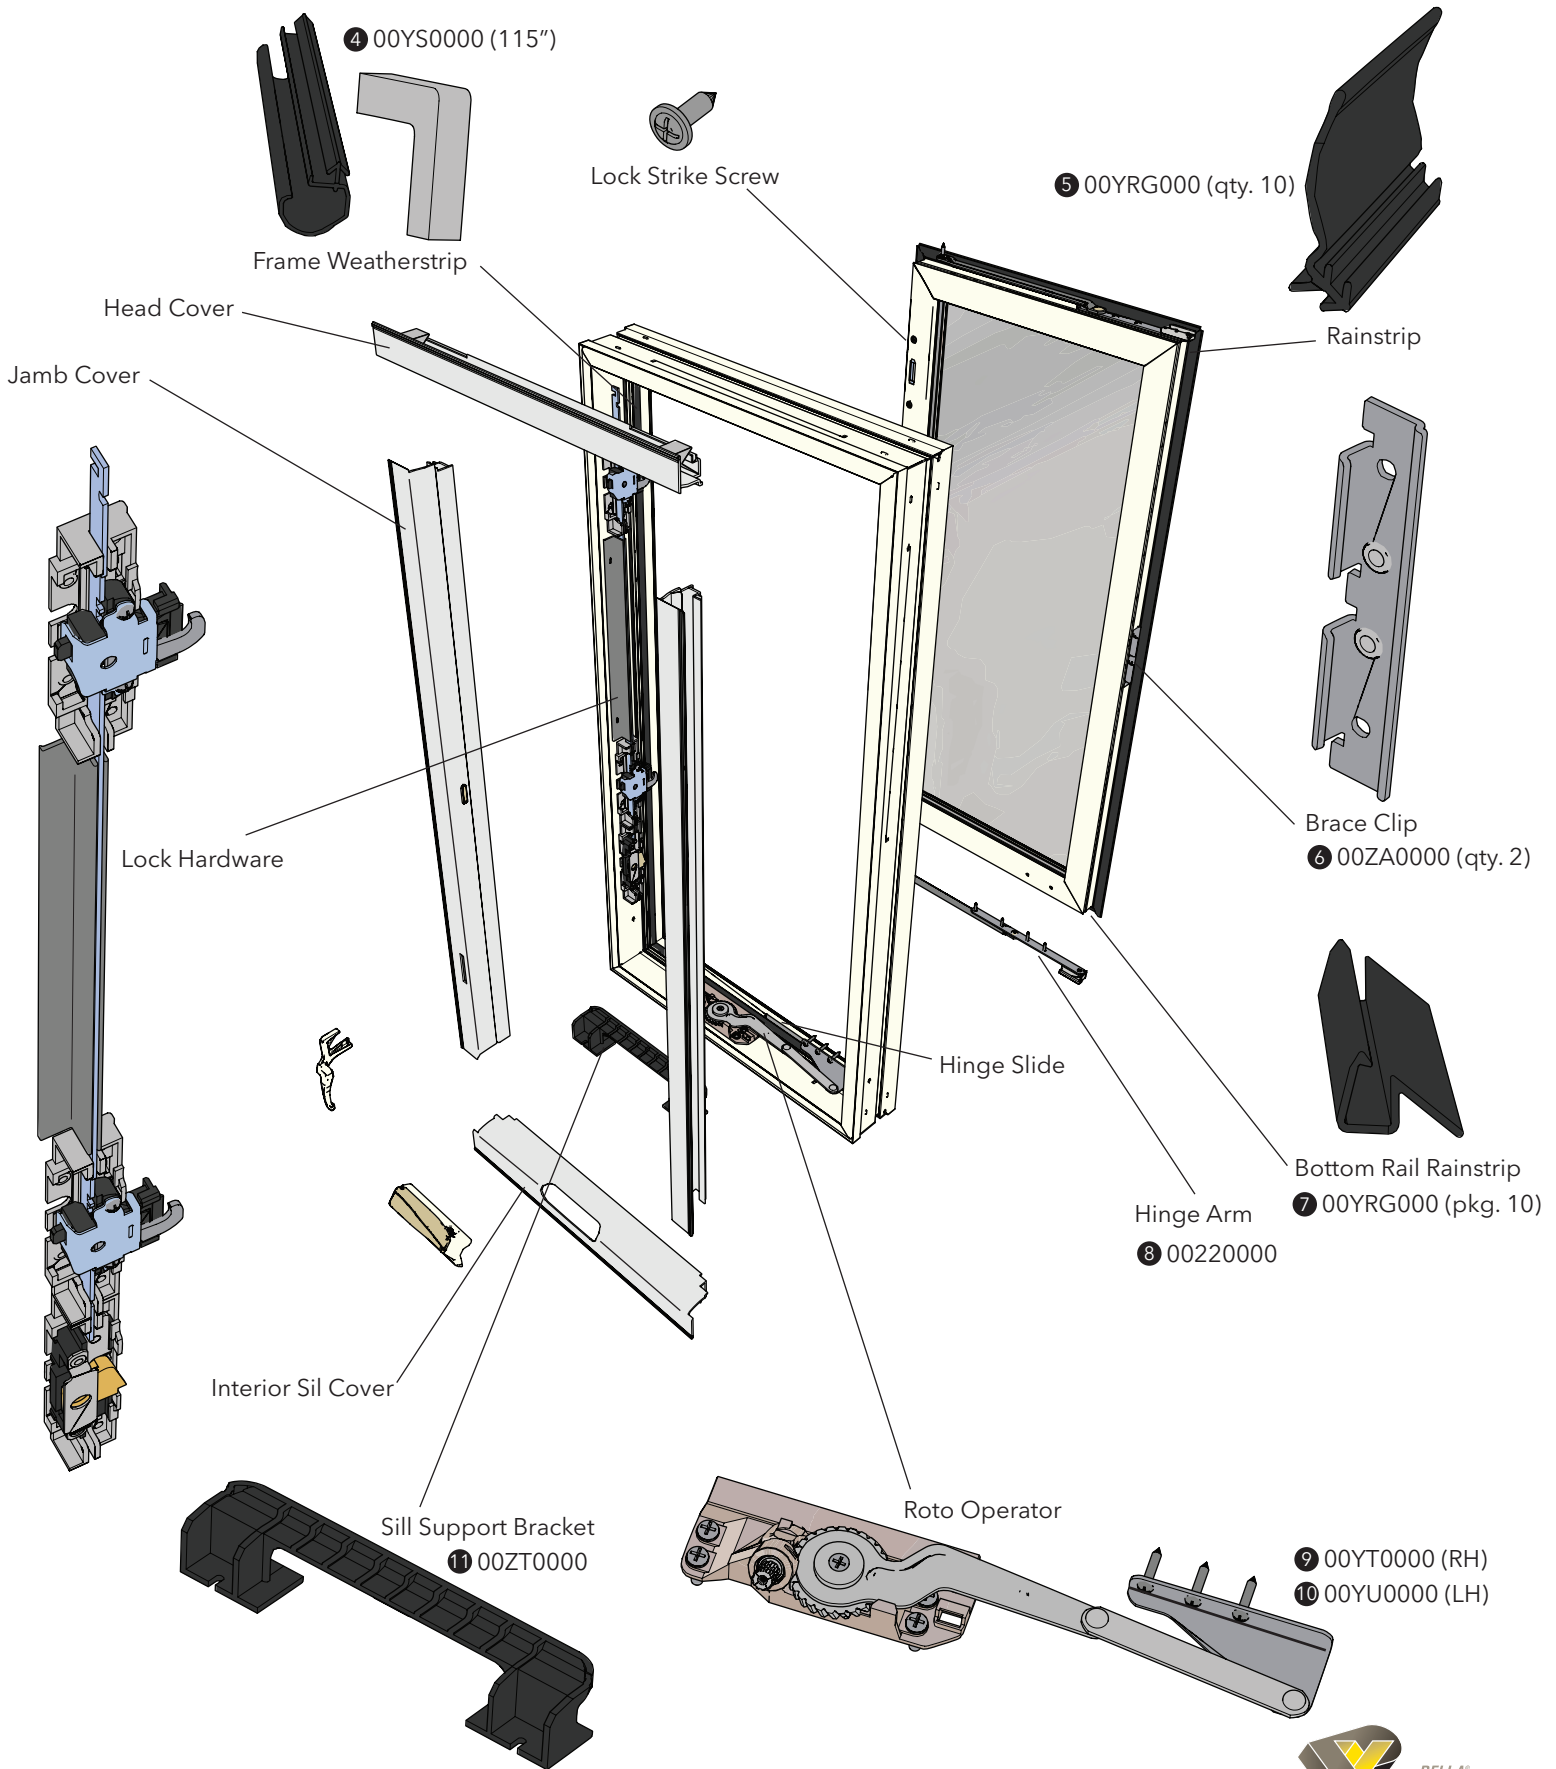

2009 - Current

Sash Cover

Exterior View

1 00ZCB000 (qty. 4)

Screen Strike

Screen Assembly

2 00YL0000 (RH)

Lock Handle

3 00YW0000 (LH)

CM Cover and Folding Crank

Interior View

Fiberglass Awning and Casement Windows

Interior View