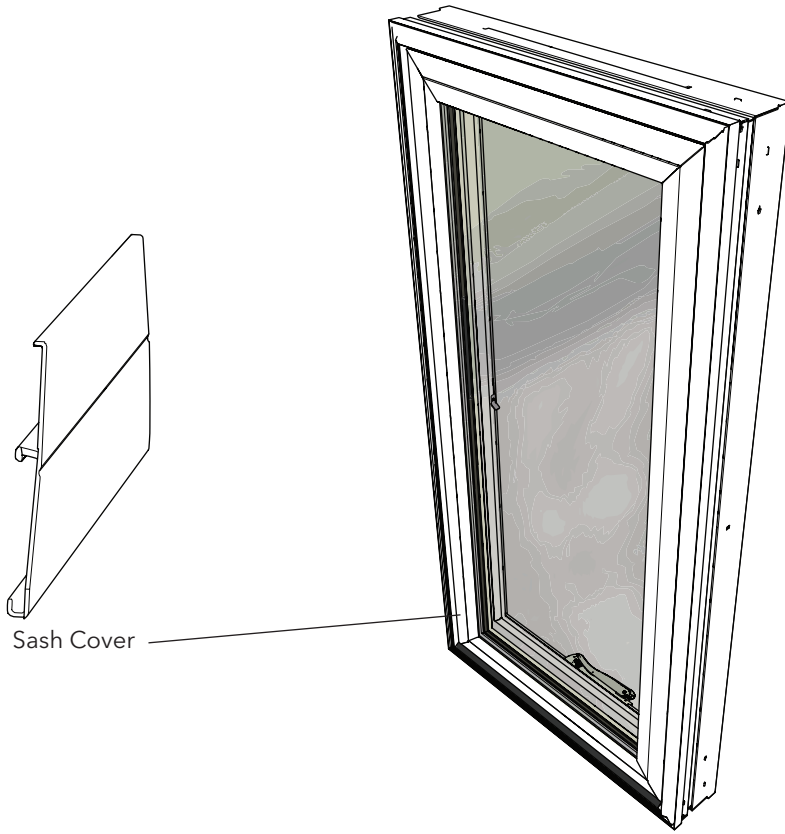

2009 - Current

Sash Cover

Exterior View

1 00ZCB000 (qty. 4)

Screen Strike

Screen Assembly

2 00YL0000 (RH)

Lock Handle

3 00YW0000 (LH)

CM Cover and Folding Crank

Interior View

Fiberglass Awning and Casement Windows

Interior View