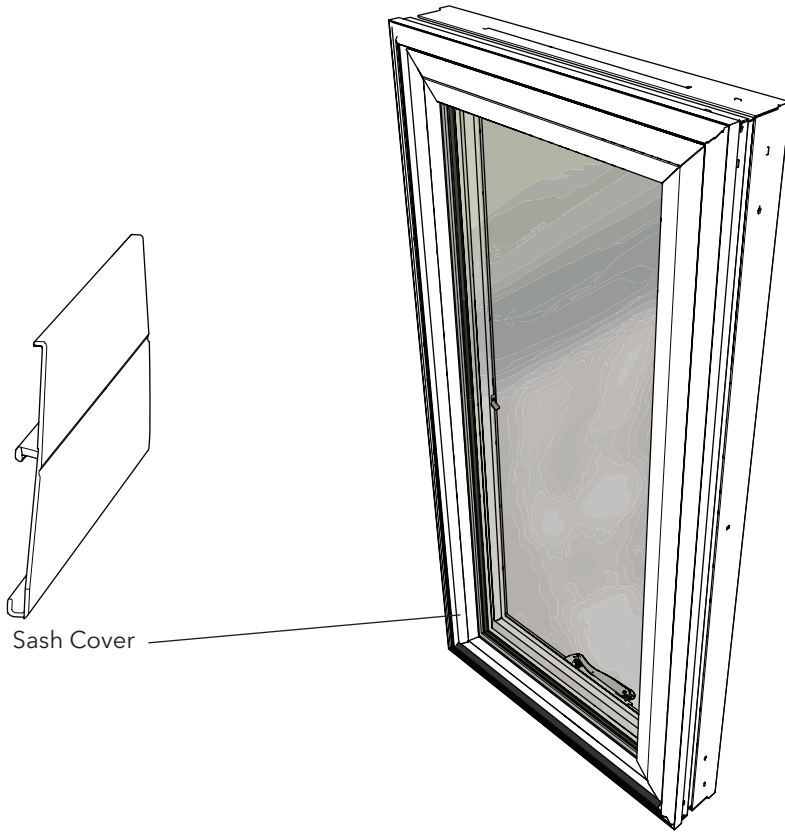

2009 - Current

Sash Cover

Exterior View

1 00ZCB000 (qty. 4)

Screen Strike

Screen Assembly

Interior View

2 00YL0000 (RH)

Lock Handle

3 00YW0000 (LH)

CM Cover and Folding Crank

# Fiberglass Awning and Casement Windows

Interior View