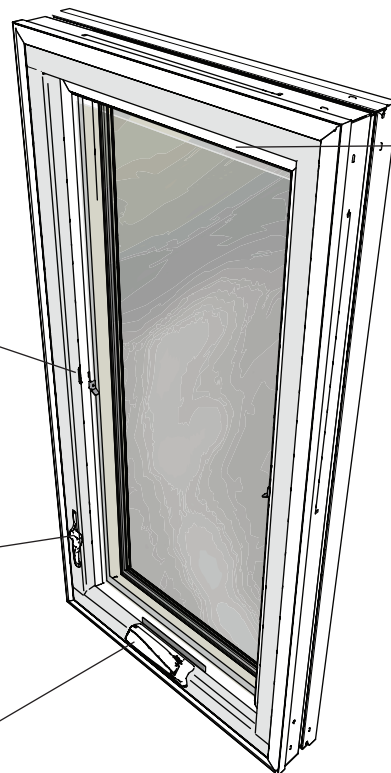

2009 - Current

Sash Cover

Exterior View

1 00ZCB000 (qty. 4)

Screen Strike

Screen Assembly

2 00YL0000 (RH)

Lock Handle

3 00YW0000 (LH)

CM Cover and Folding Crank

Interior View

Fiberglass Awning and Casement Windows

Interior View