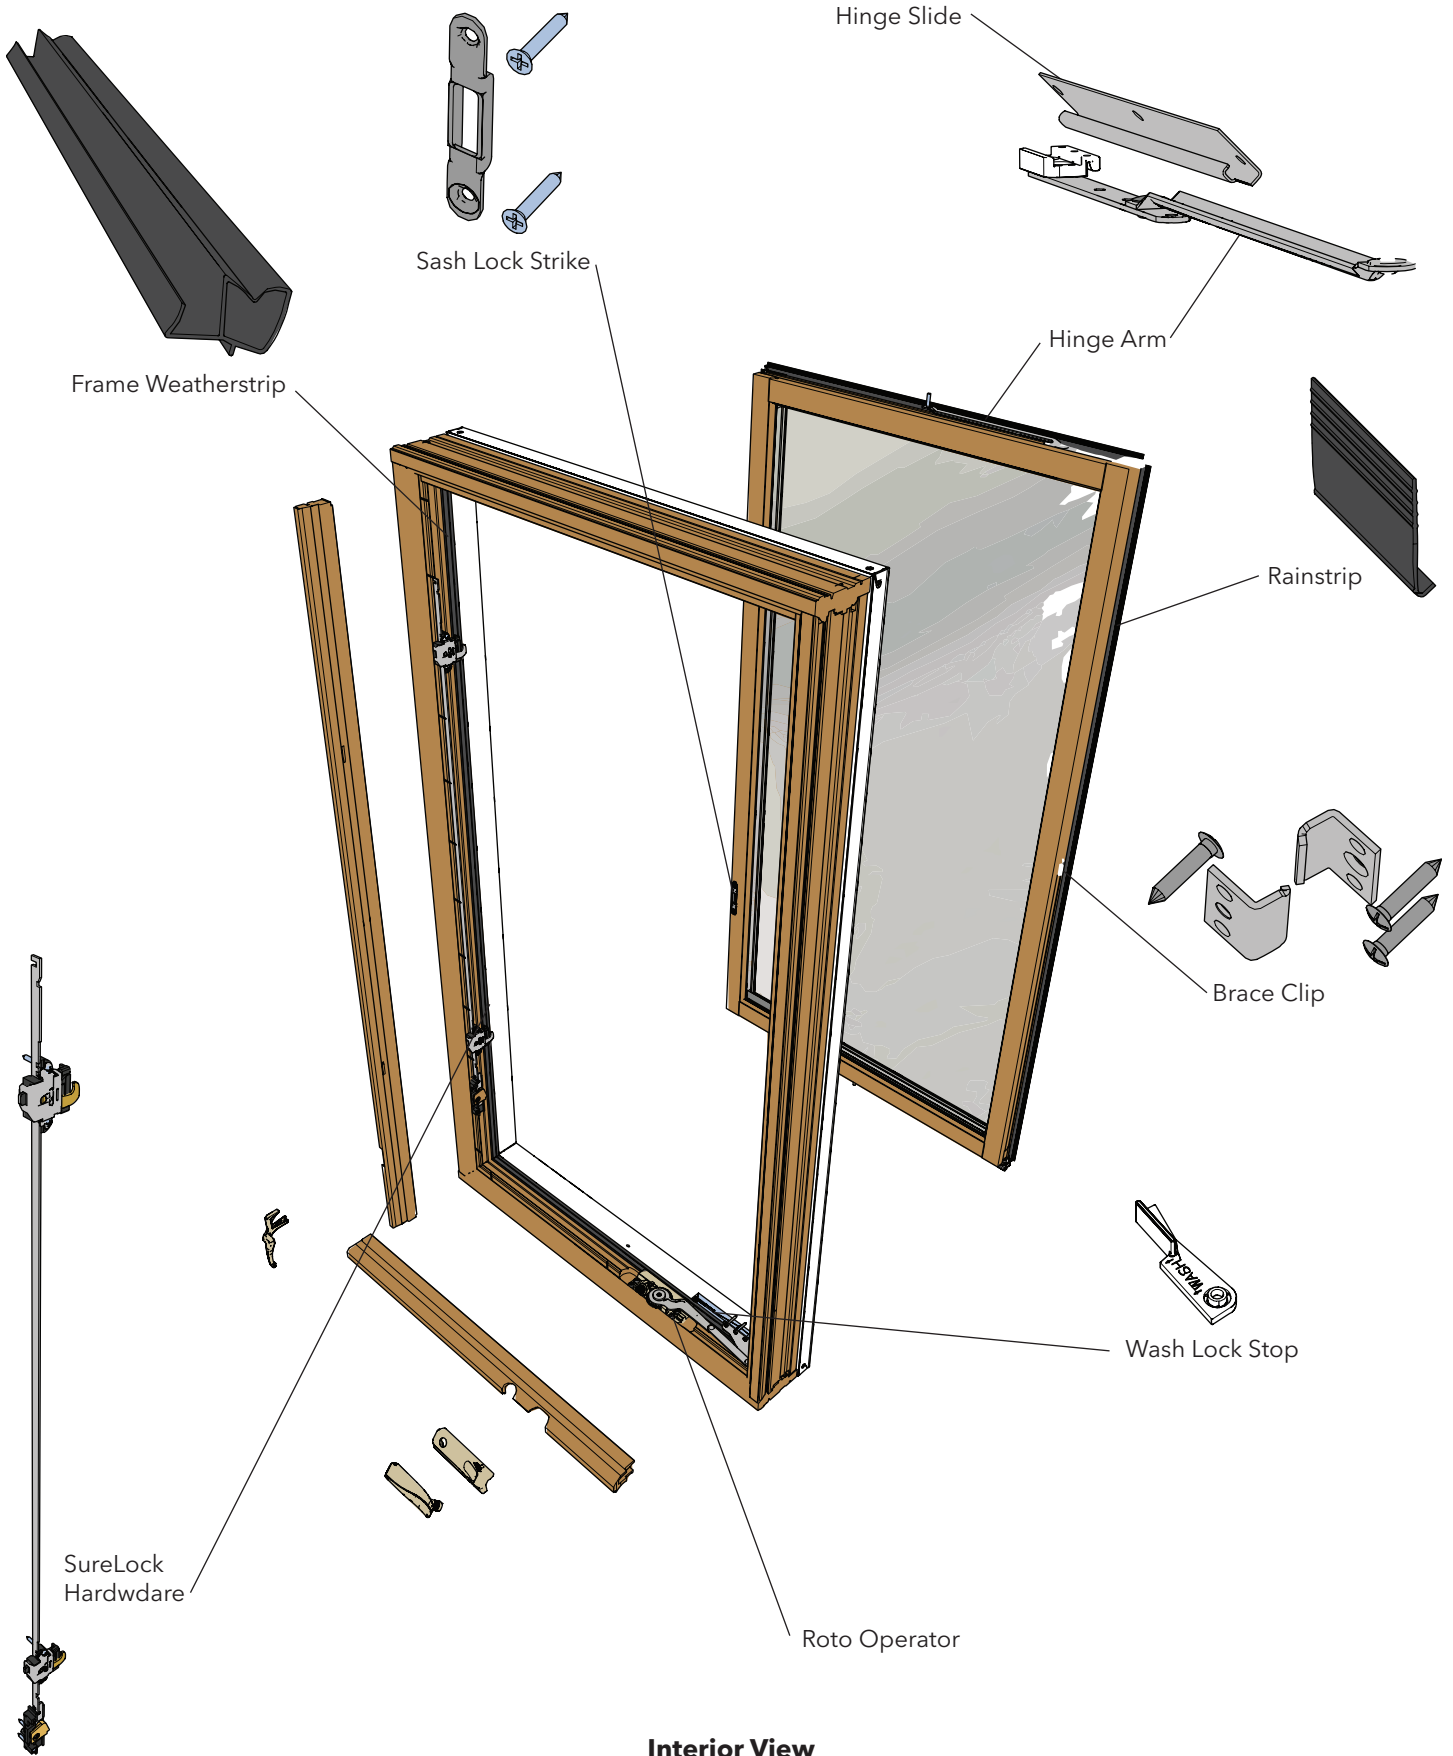

# Architect Series® Awning and Casement Windows

Sash Cladding

Screen Strike  
(For standard flat screens)

Lock Side Jamb Stop

Sill Stop

Integrated Crank Cover and Lock Handle

Interior View

# Architect Series® Awning and Casement Windows

Interior View